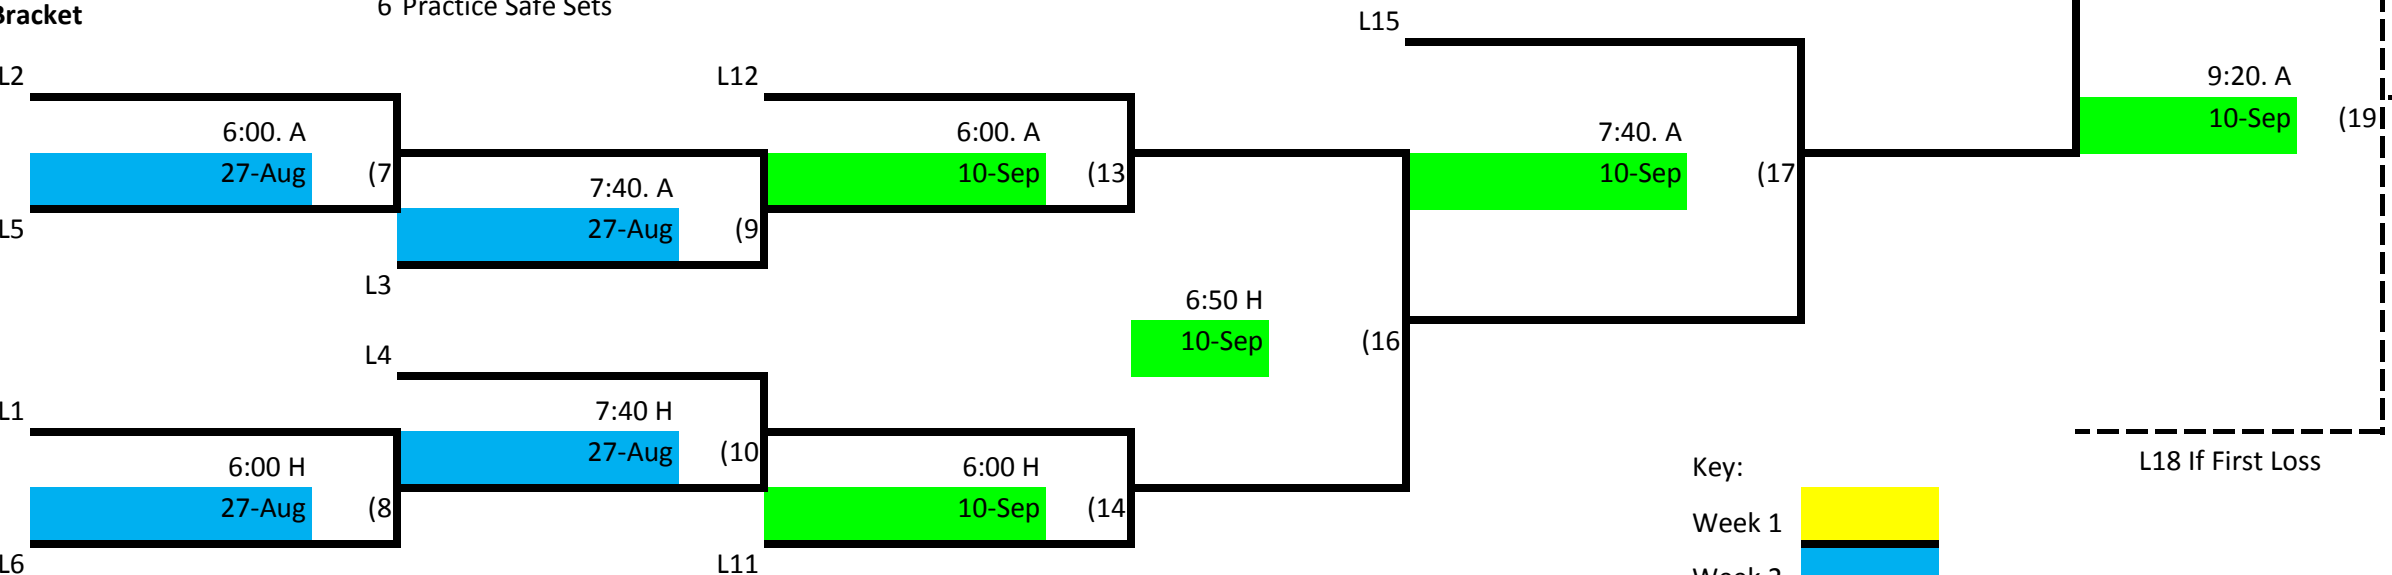

# Skyline Volleyball Monday Night - Rec Div. 2

**Winner's Bracket**

**Loser's Bracket**

**Key:**

- Week 1
- Week 2
- Week 3  No Leagues - Labor Day
- Week 4