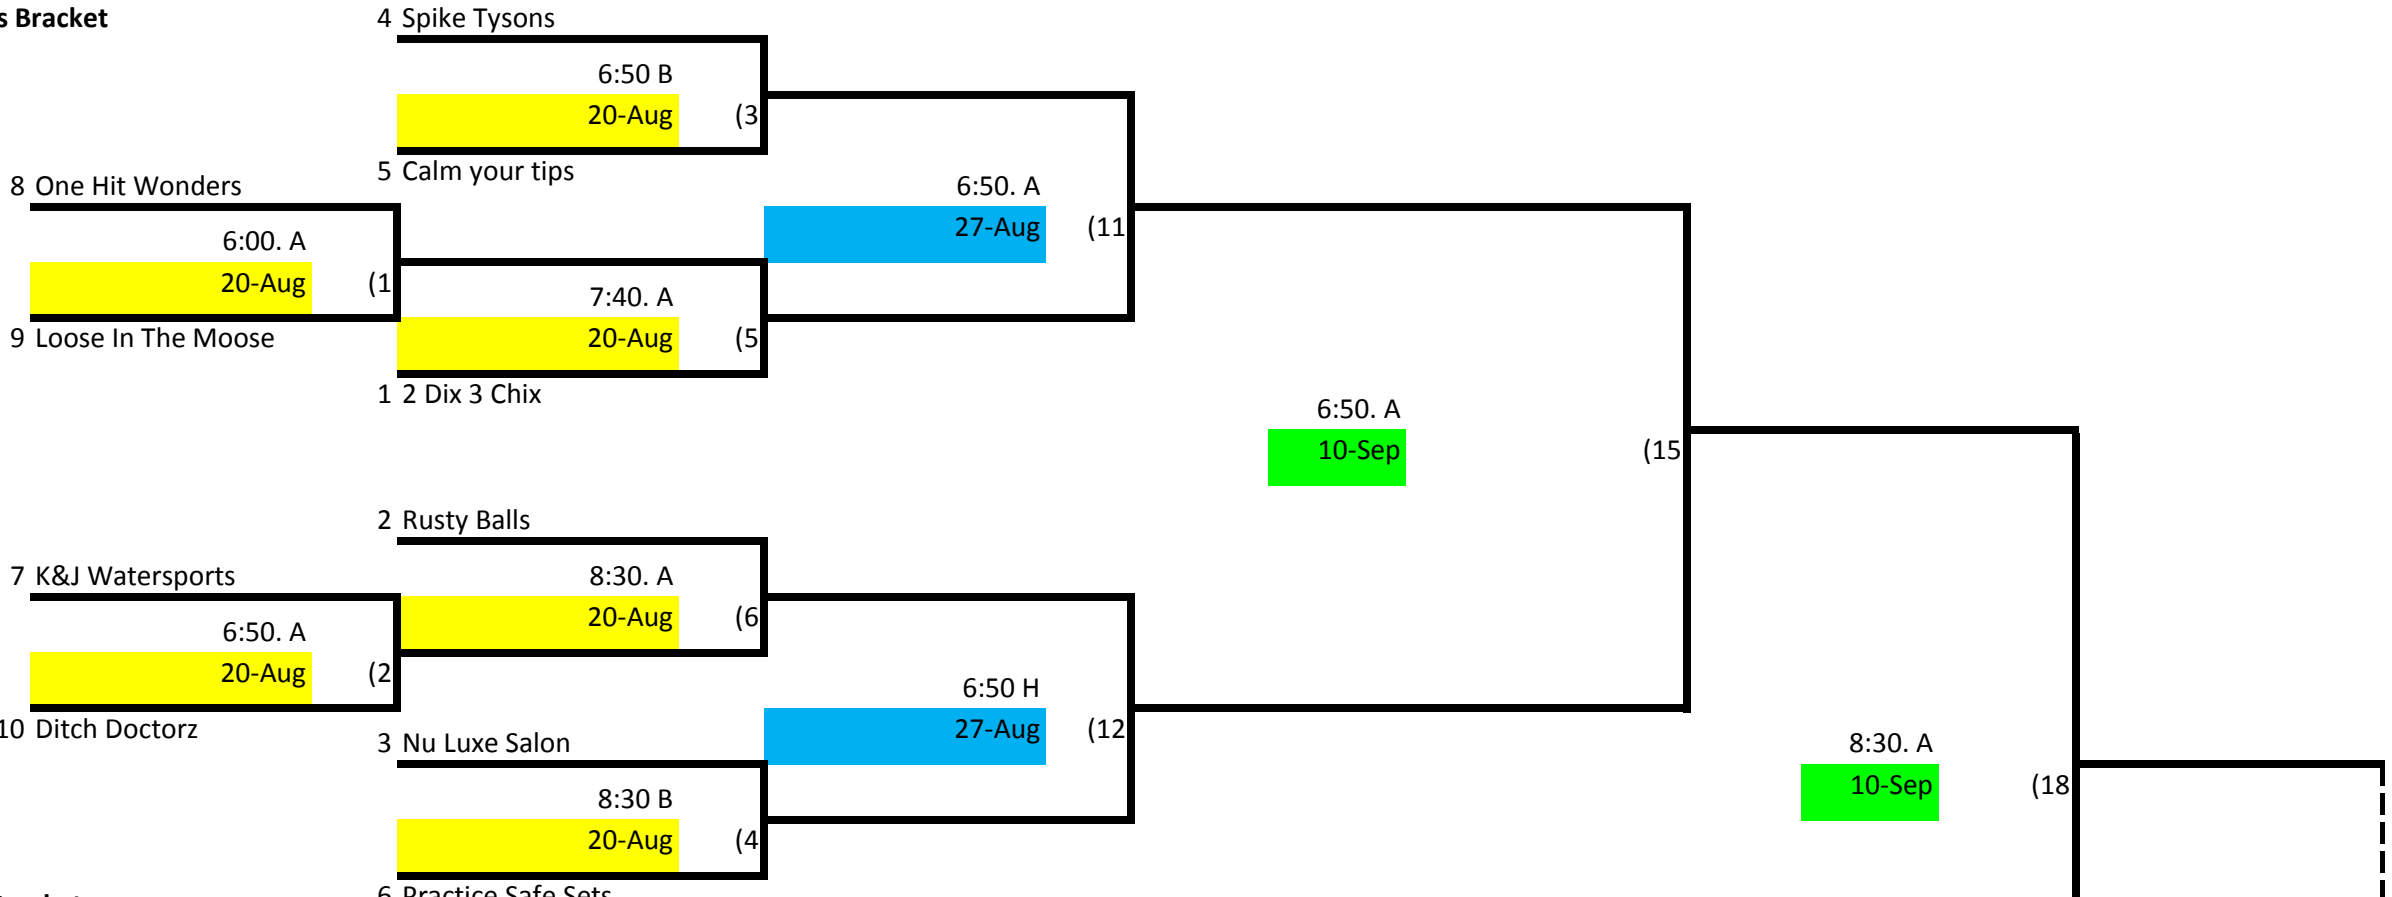

# Skyline Volleyball Monday Night - Rec Div. 2

**Winner's Bracket**

**Loser's Bracket**

**Key:**

- Week 1
- Week 2
- Week 3  No Leagues - Labor Day
- Week 4