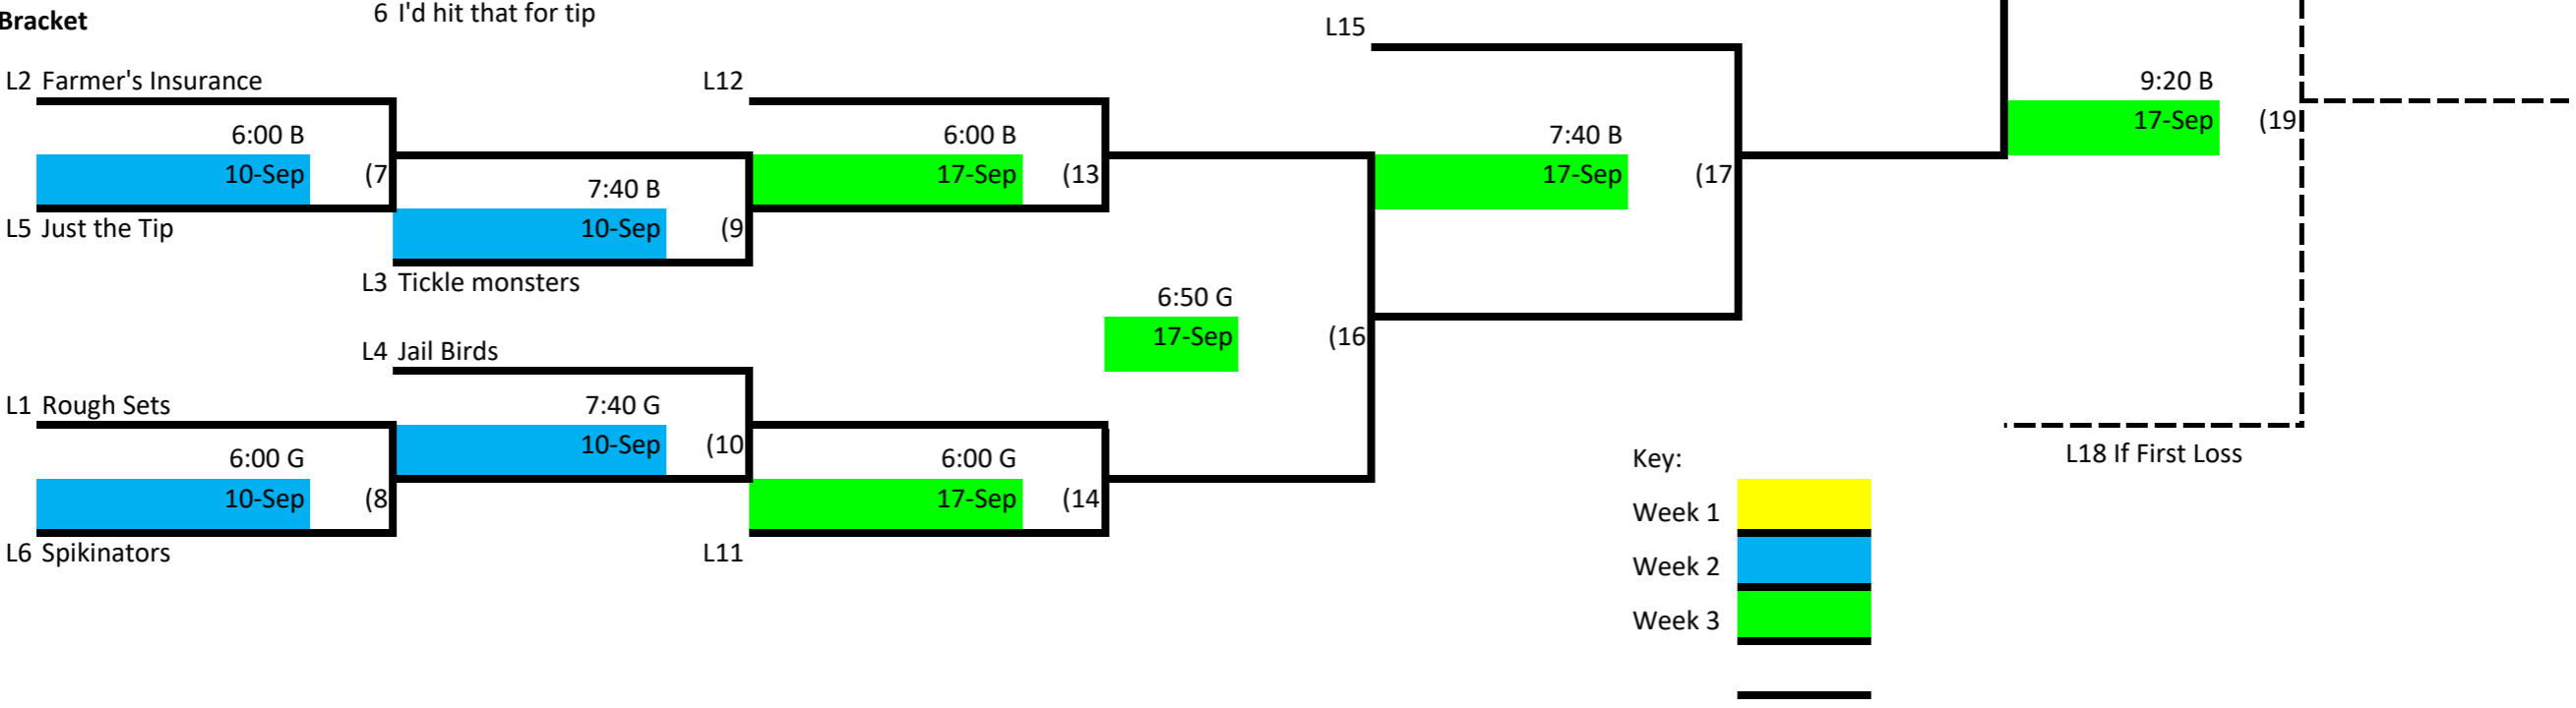

# Skyline Volleyball Monday Night - Rec Div. 1

## Winner's Bracket

## Loser's Bracket

Key:

- Week 1
- Week 2
- Week 3

L18 If First Loss