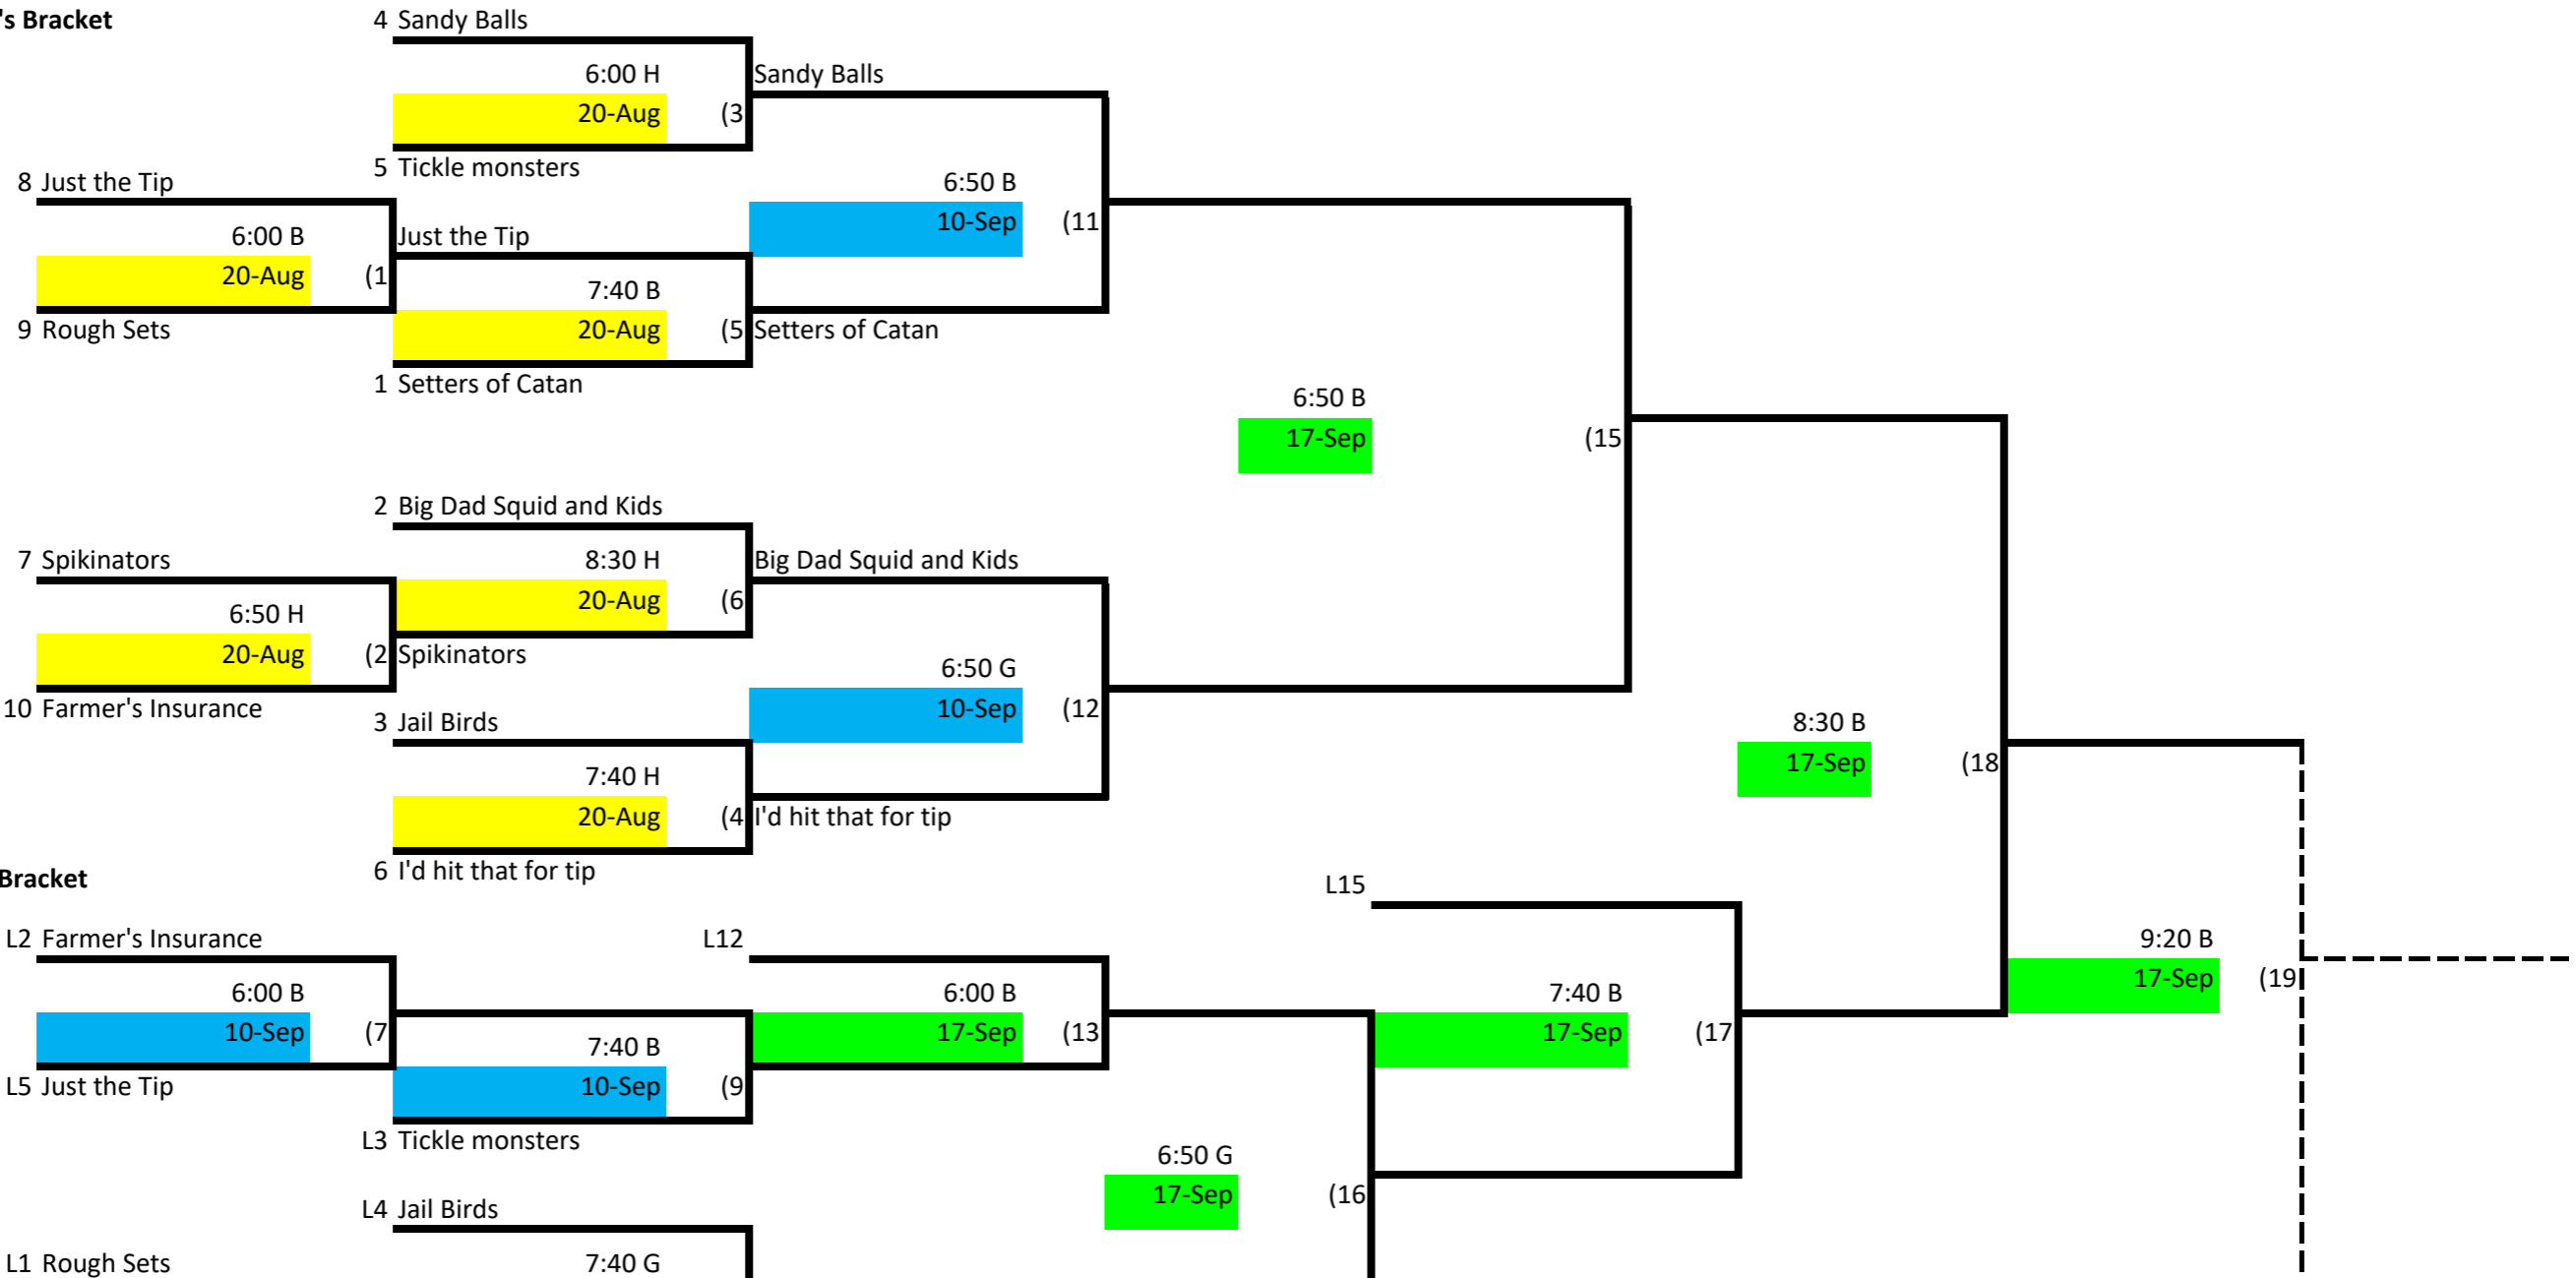

# Skyline Volleyball Monday Night - Rec Div. 1

## Winner's Bracket

## Loser's Bracket

Key:

- Week 1
- Week 2
- Week 3

L18 If First Loss