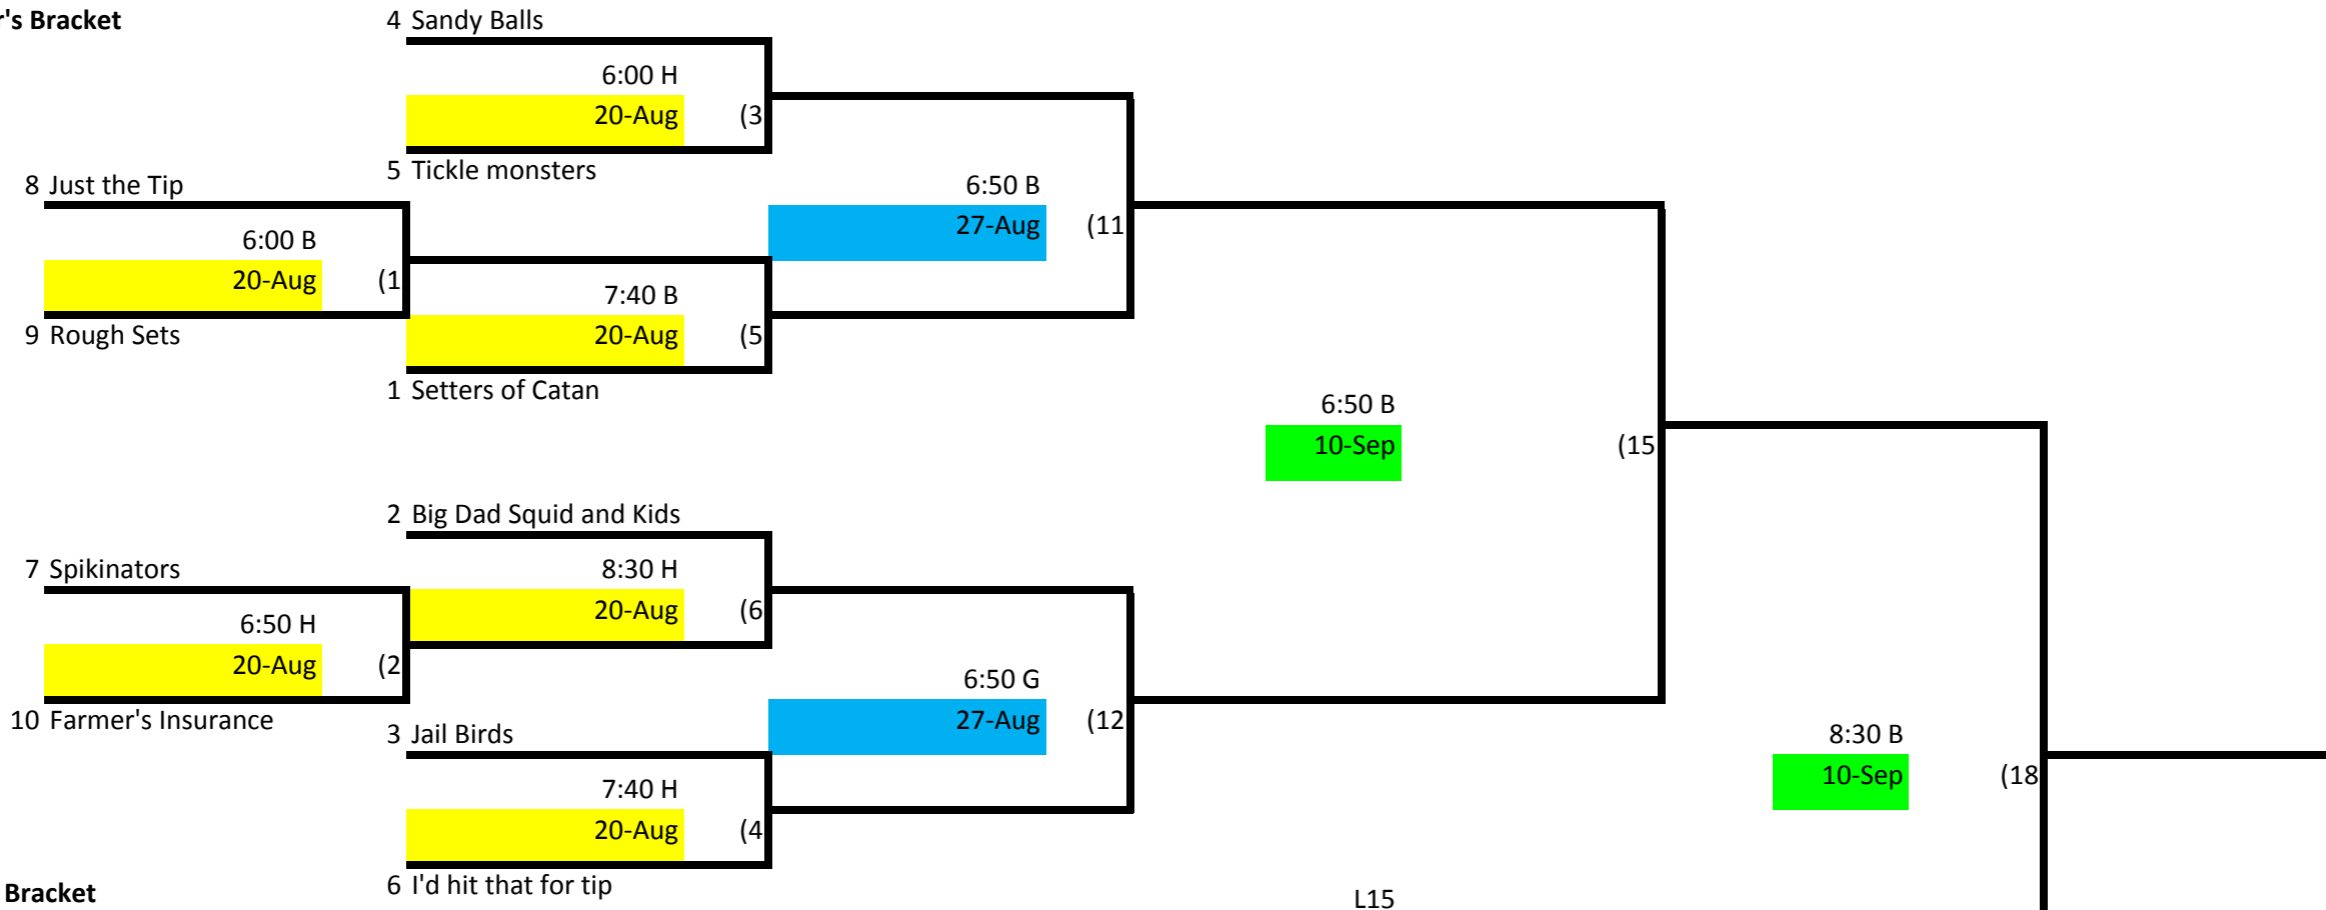

Skyline Volleyball Monday Night - Rec Div. 1

Winner's Bracket

Loser's Bracket

Key:

- Week 1
- Week 2
- Week 3 No Leagues - Labor Day
- Week 4

L18 If First Loss