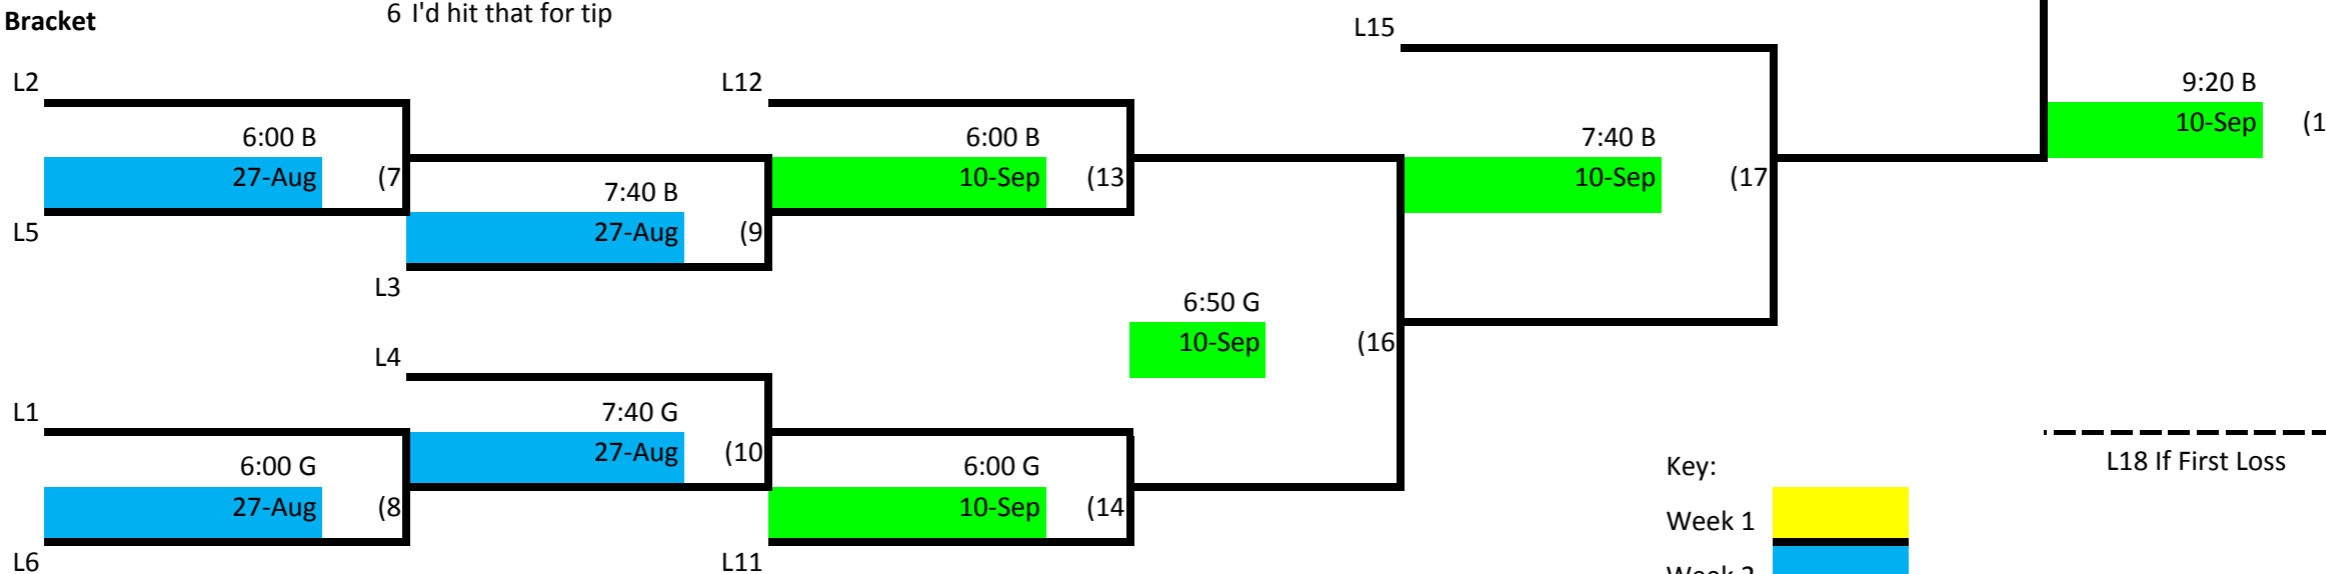

Skyline Volleyball Monday Night - Rec Div. 1

Winner's Bracket

Loser's Bracket

Key:

- Week 1
- Week 2
- Week 3 No Leagues - Labor Day
- Week 4

L18 If First Loss