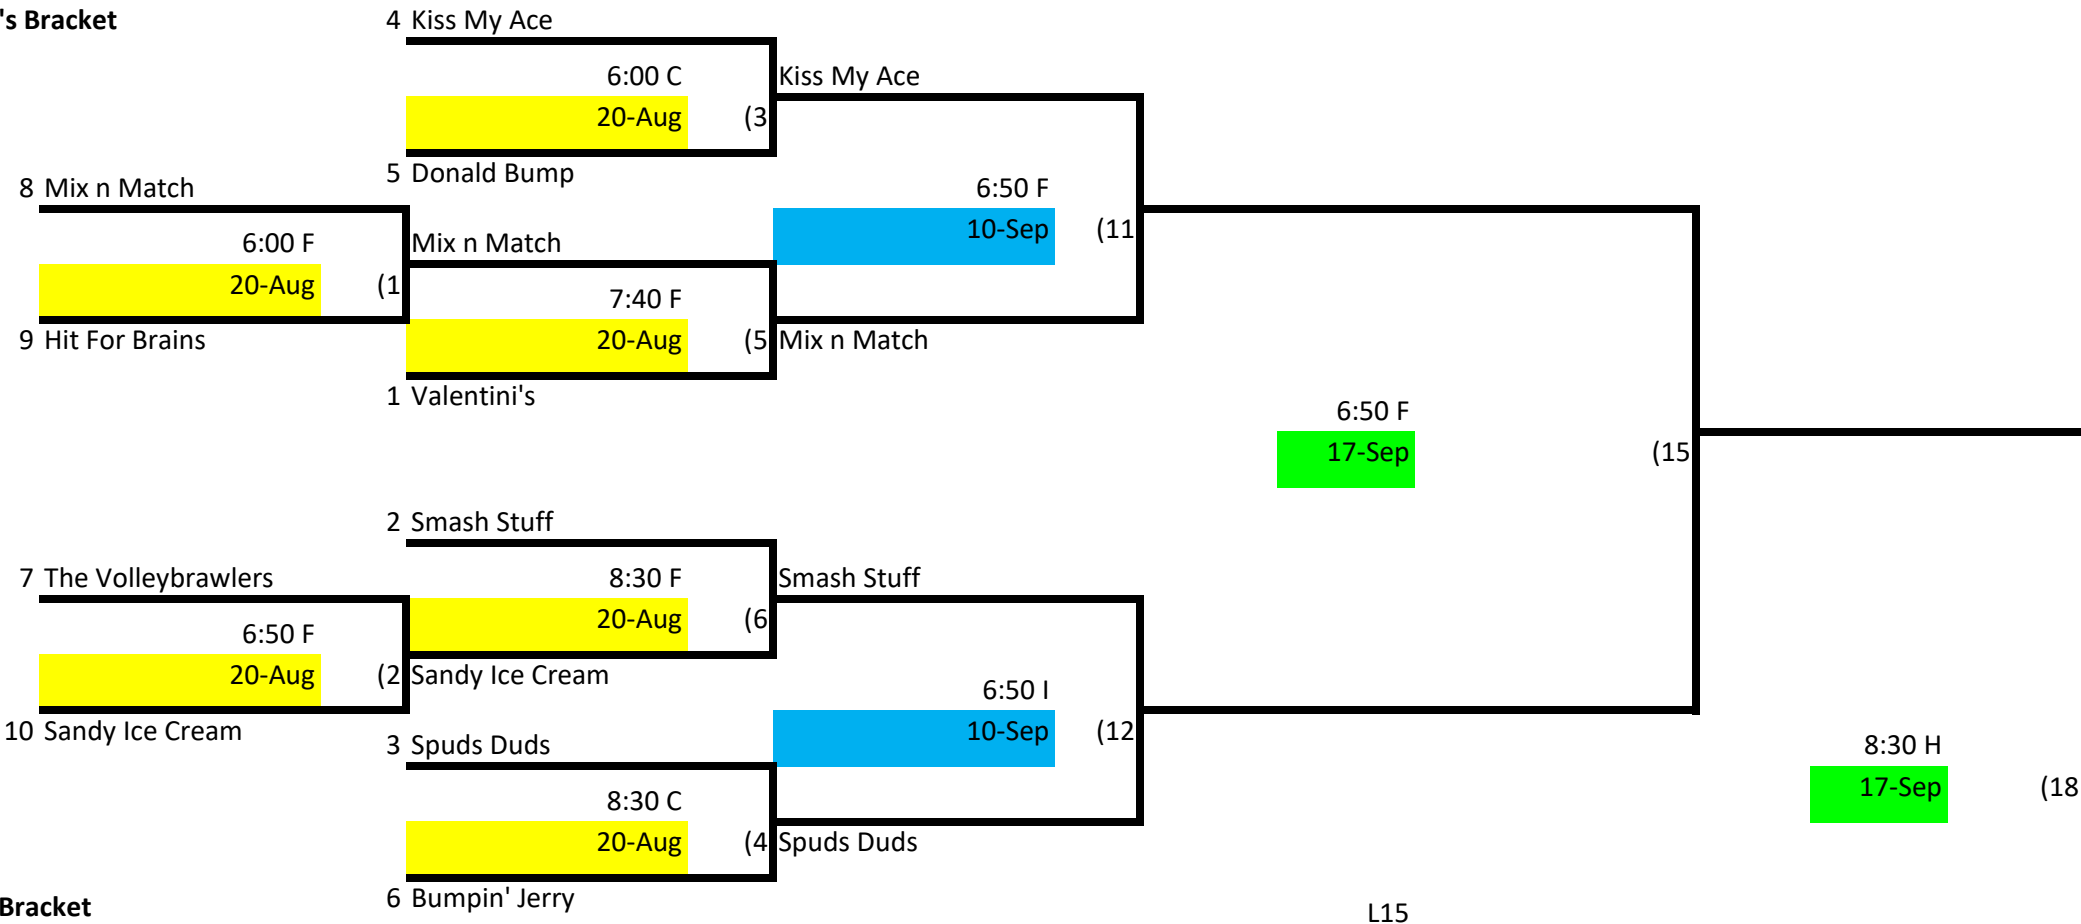

Skyline Volleyball Monday Night - Int Lower Div. 2

Winner's Bracket

Loser's Bracket

Key:

Week 1

Week 2

Week 3

L18 If First Loss