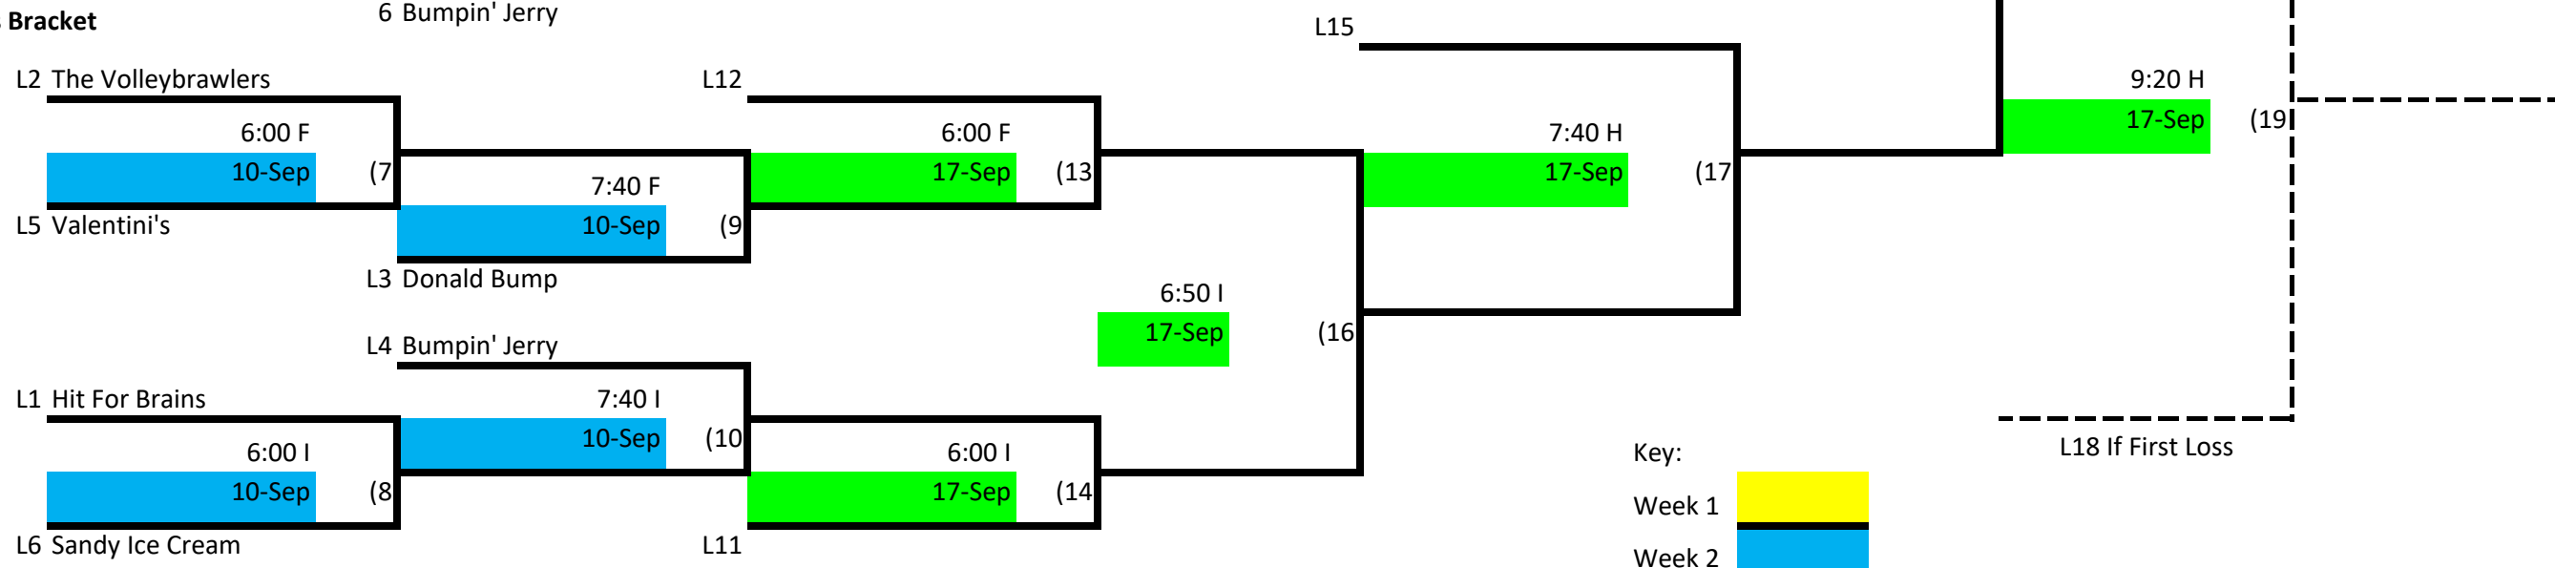

Skyline Volleyball Monday Night - Int Lower Div. 2

Winner's Bracket

Loser's Bracket

Key:

Week 1

Week 2

Week 3

L18 If First Loss