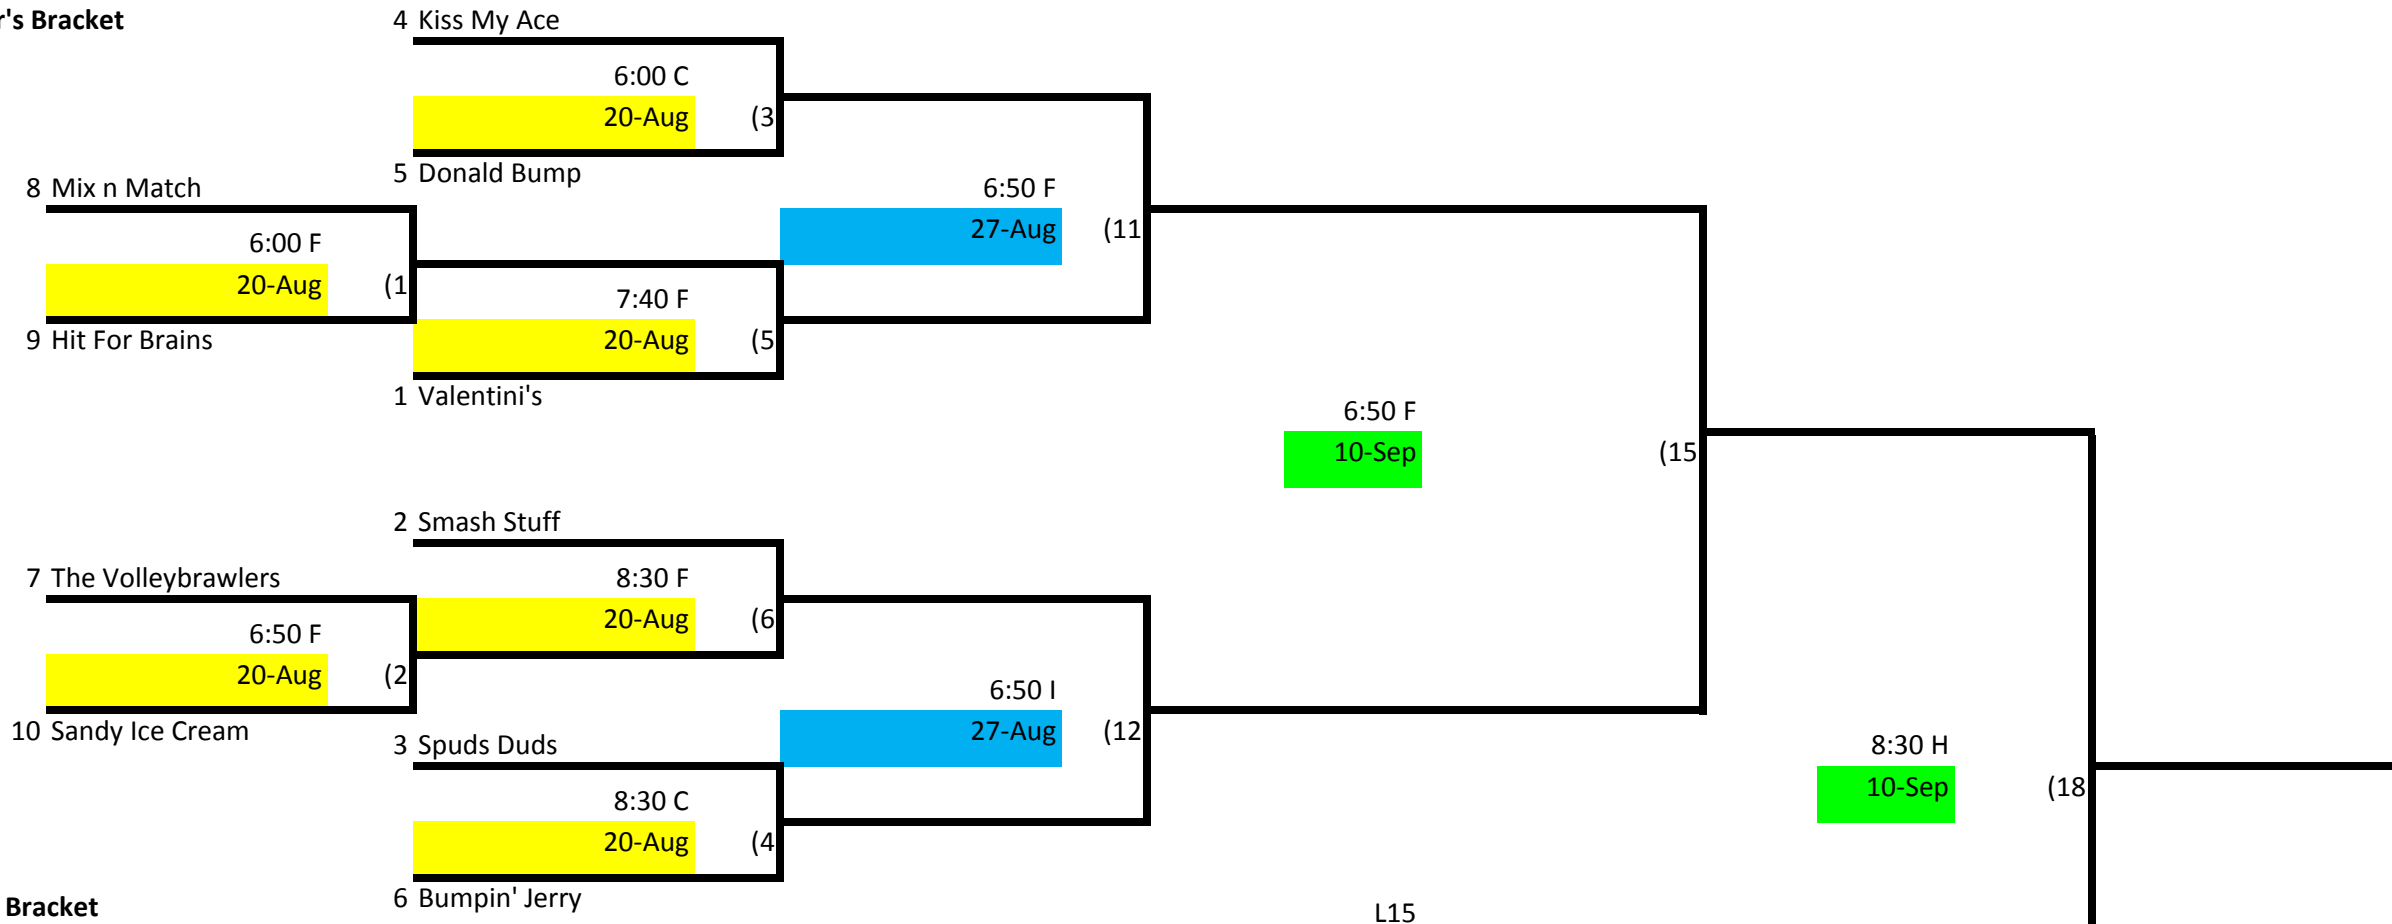

# Skyline Volleyball Monday Night - Int Lower Div. 2

## Winner's Bracket

## Loser's Bracket

Key:

Week 1

Week 2

Week 3

Week 4

No Leagues - Labor Day

L18 If First Loss