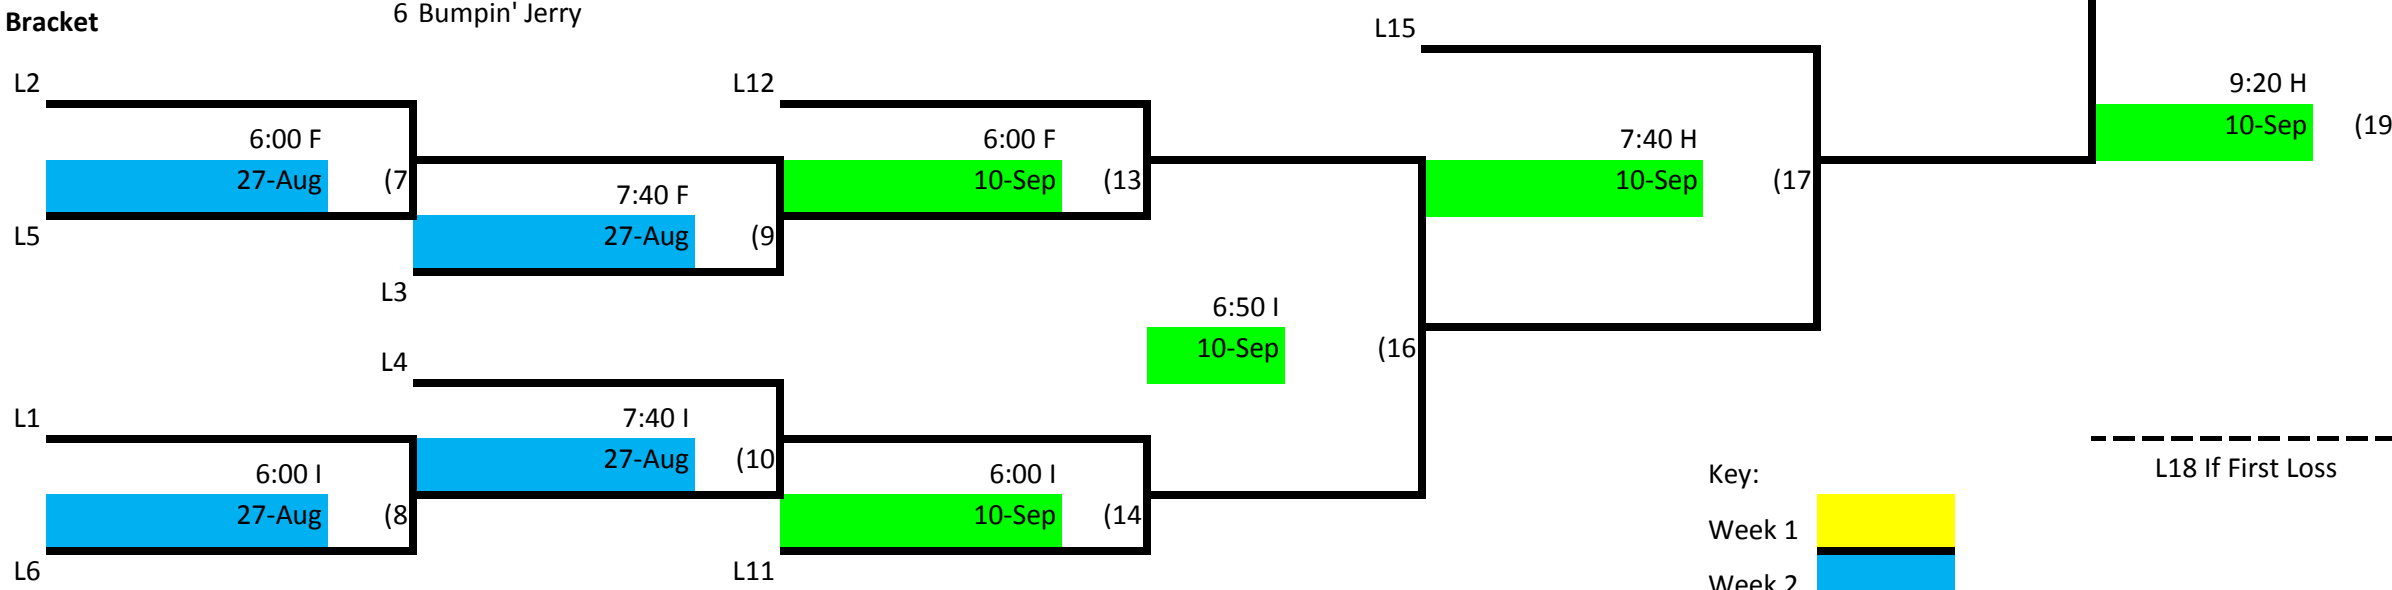

# Skyline Volleyball Monday Night - Int Lower Div. 2

## Winner's Bracket

## Loser's Bracket

Key:

Week 1

Week 2

Week 3

Week 4

No Leagues - Labor Day

L18 If First Loss