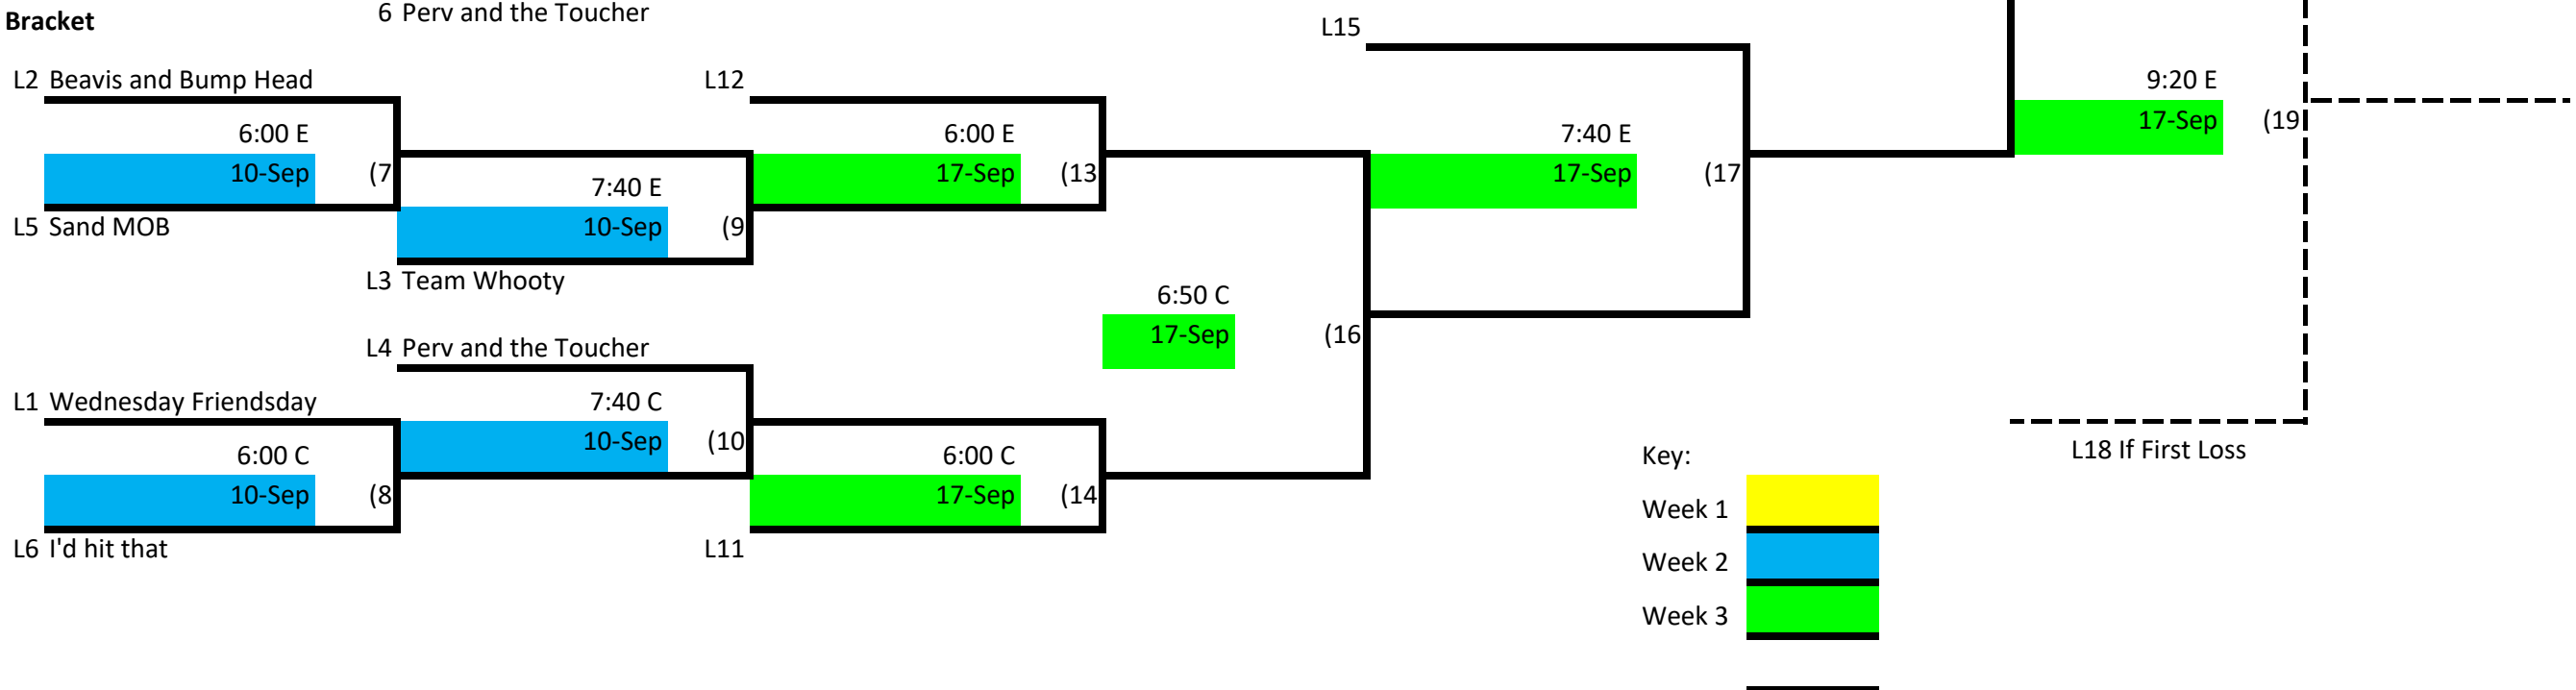

Skyline Volleyball Monday Night - Int Lower Div. 1

Winner's Bracket

Loser's Bracket

Key:

- Week 1
- Week 2
- Week 3