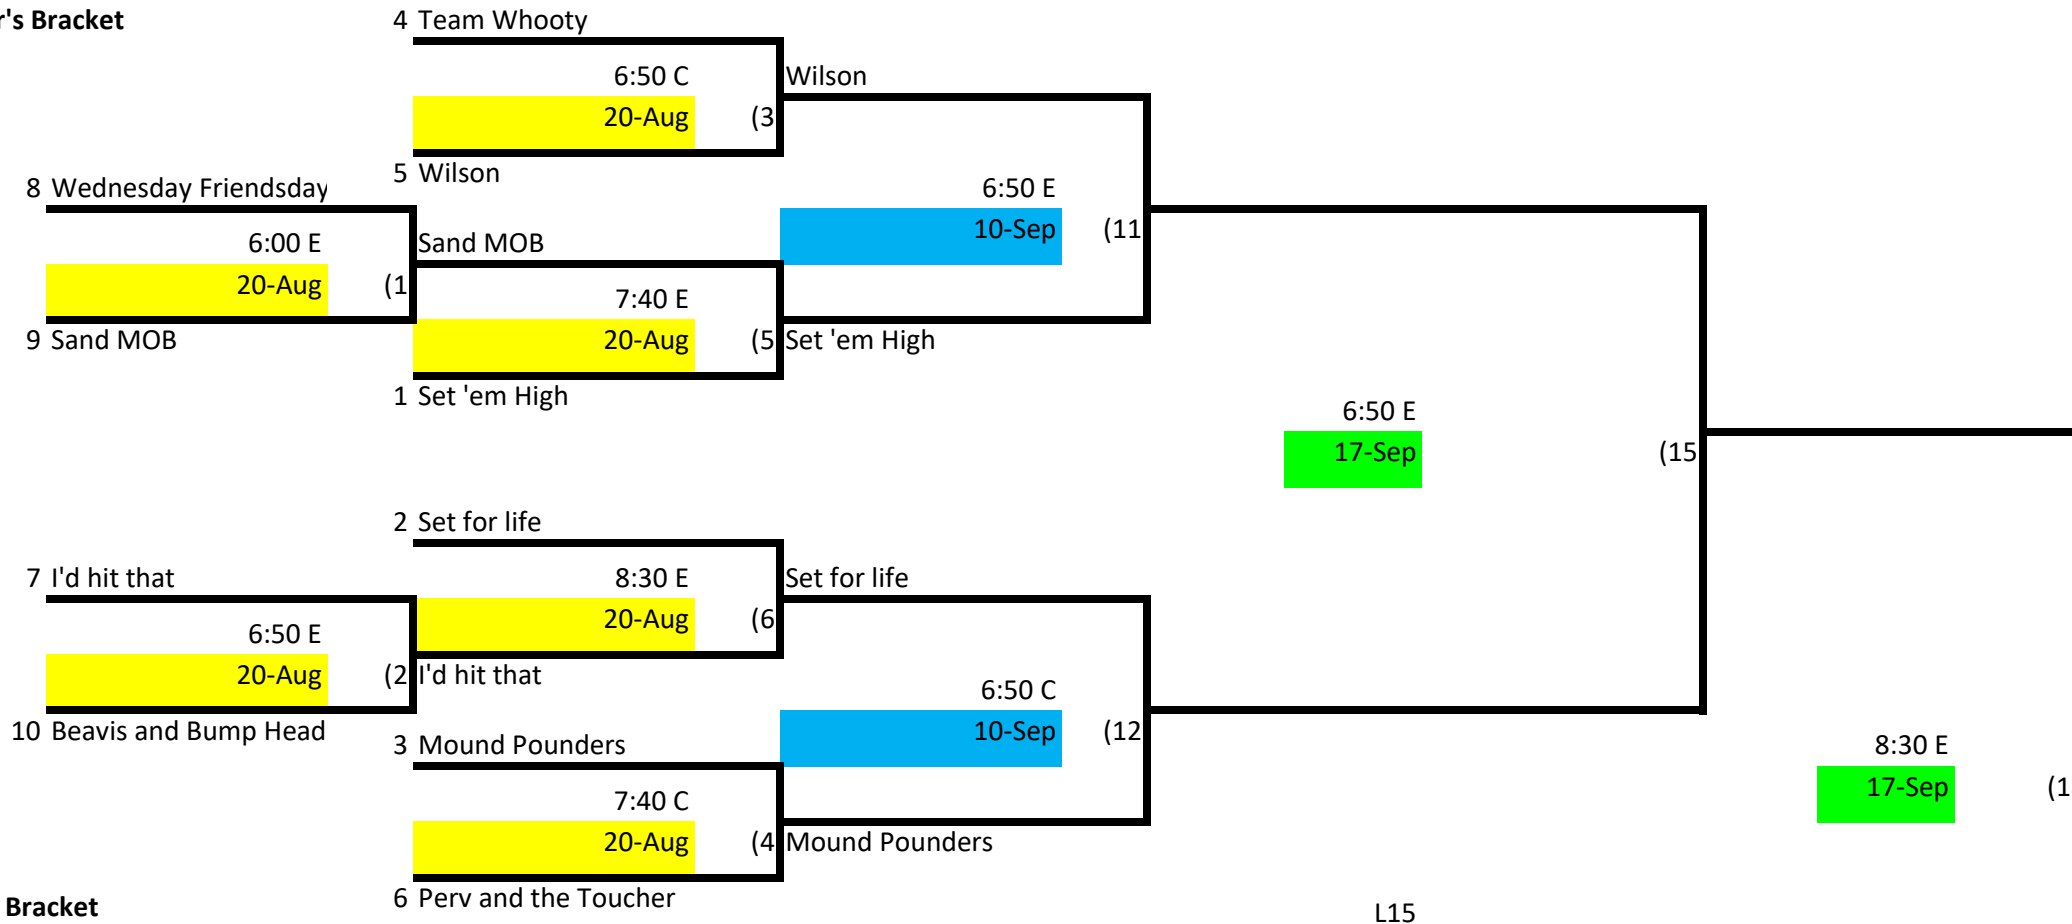

Skyline Volleyball Monday Night - Int Lower Div. 1

Winner's Bracket

Loser's Bracket

Key:

- Week 1
- Week 2
- Week 3