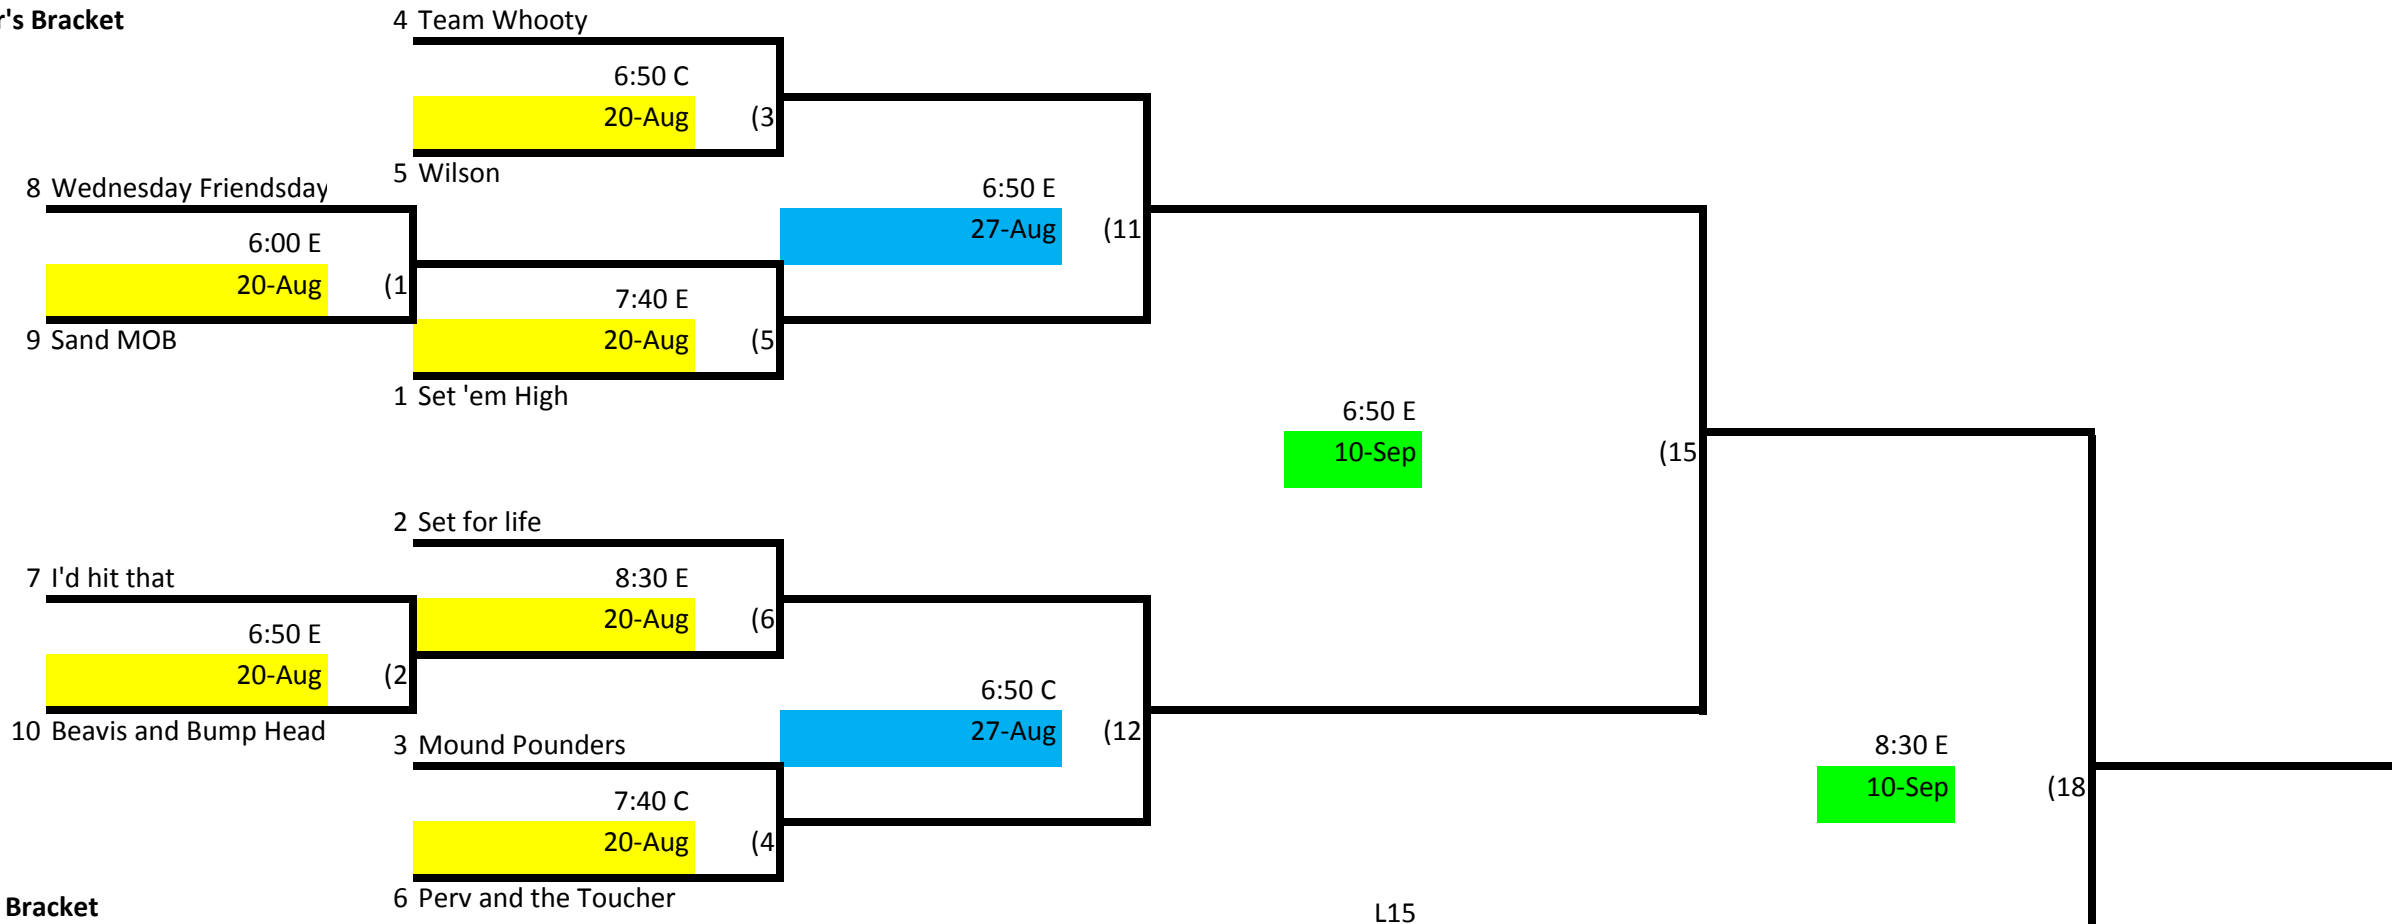

Skyline Volleyball Monday Night - Int Lower Div. 1

Winner's Bracket

Loser's Bracket

Key:

- Week 1
- Week 2
- Week 3 No Leagues - Labor Day
- Week 4