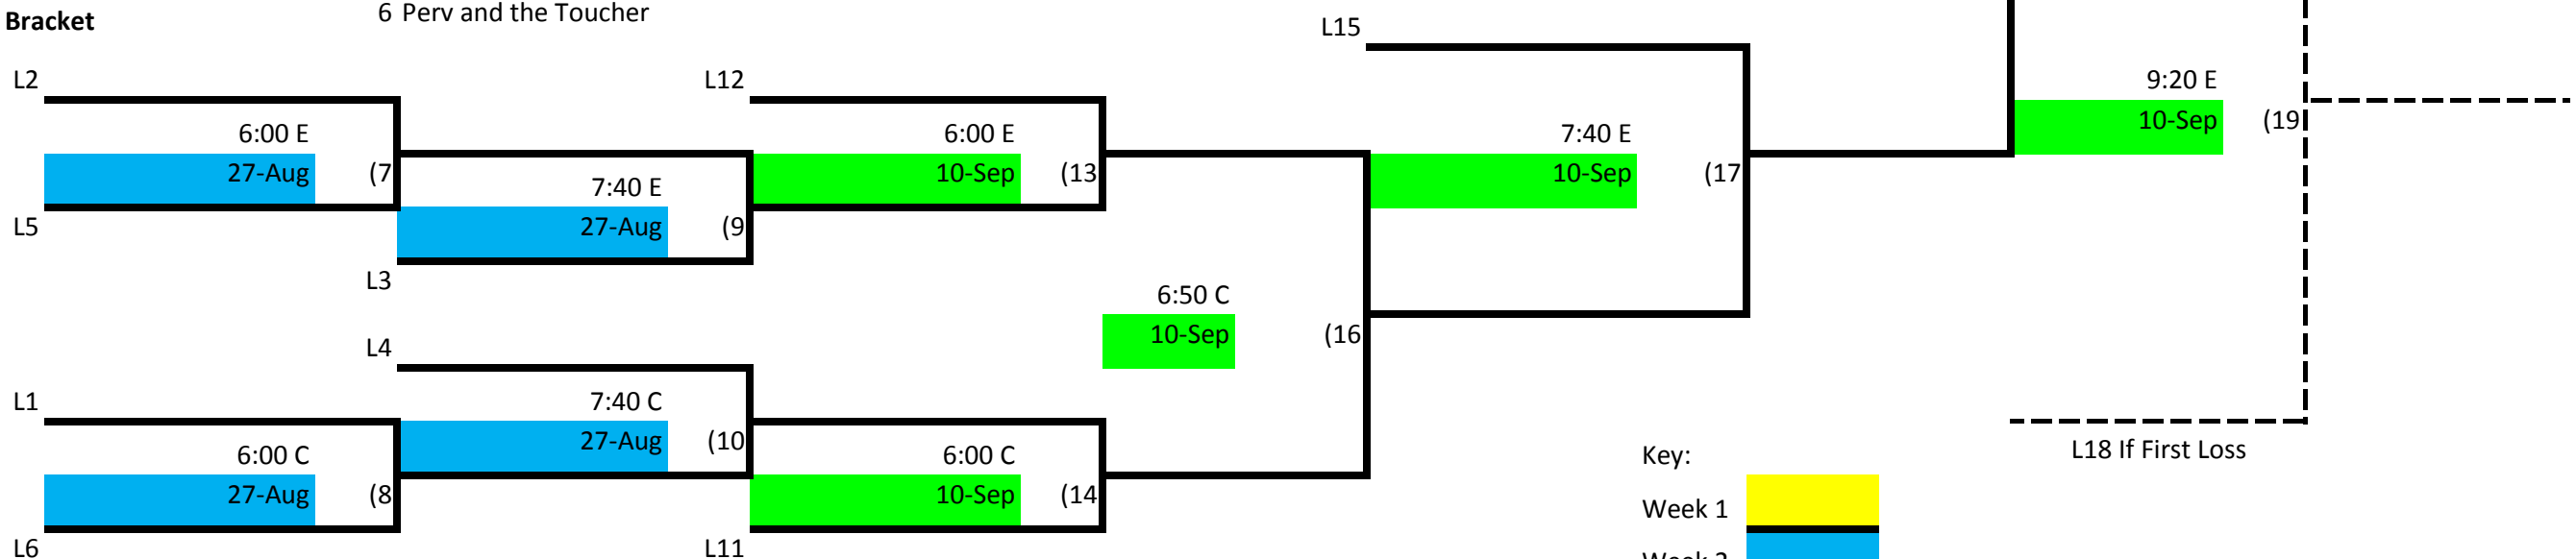

Skyline Volleyball Monday Night - Int Lower Div. 1

Winner's Bracket

Loser's Bracket

Key:

- Week 1
- Week 2
- Week 3 No Leagues - Labor Day
- Week 4