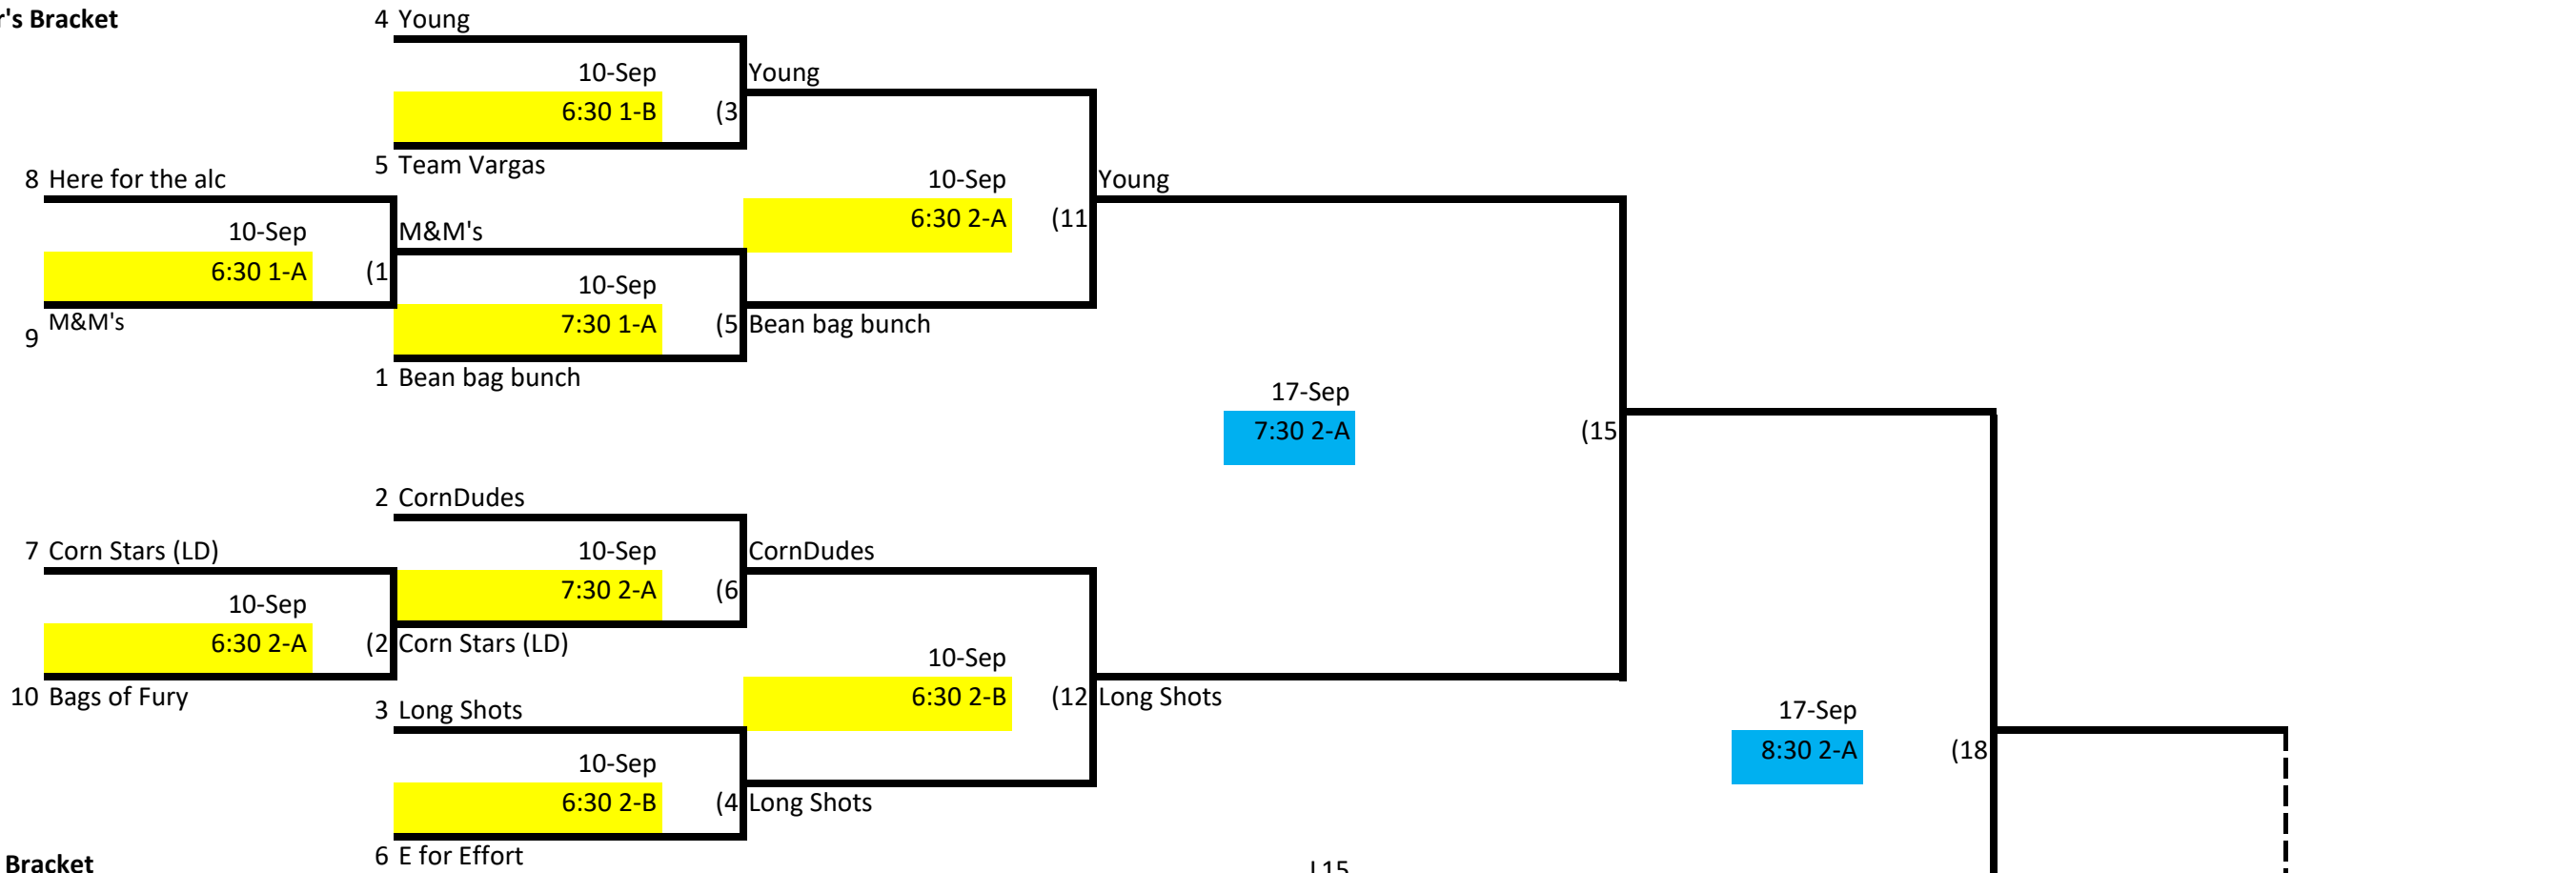

Skyline Monday Night - Bean Bag Div. 2

Winner's Bracket

Loser's Bracket