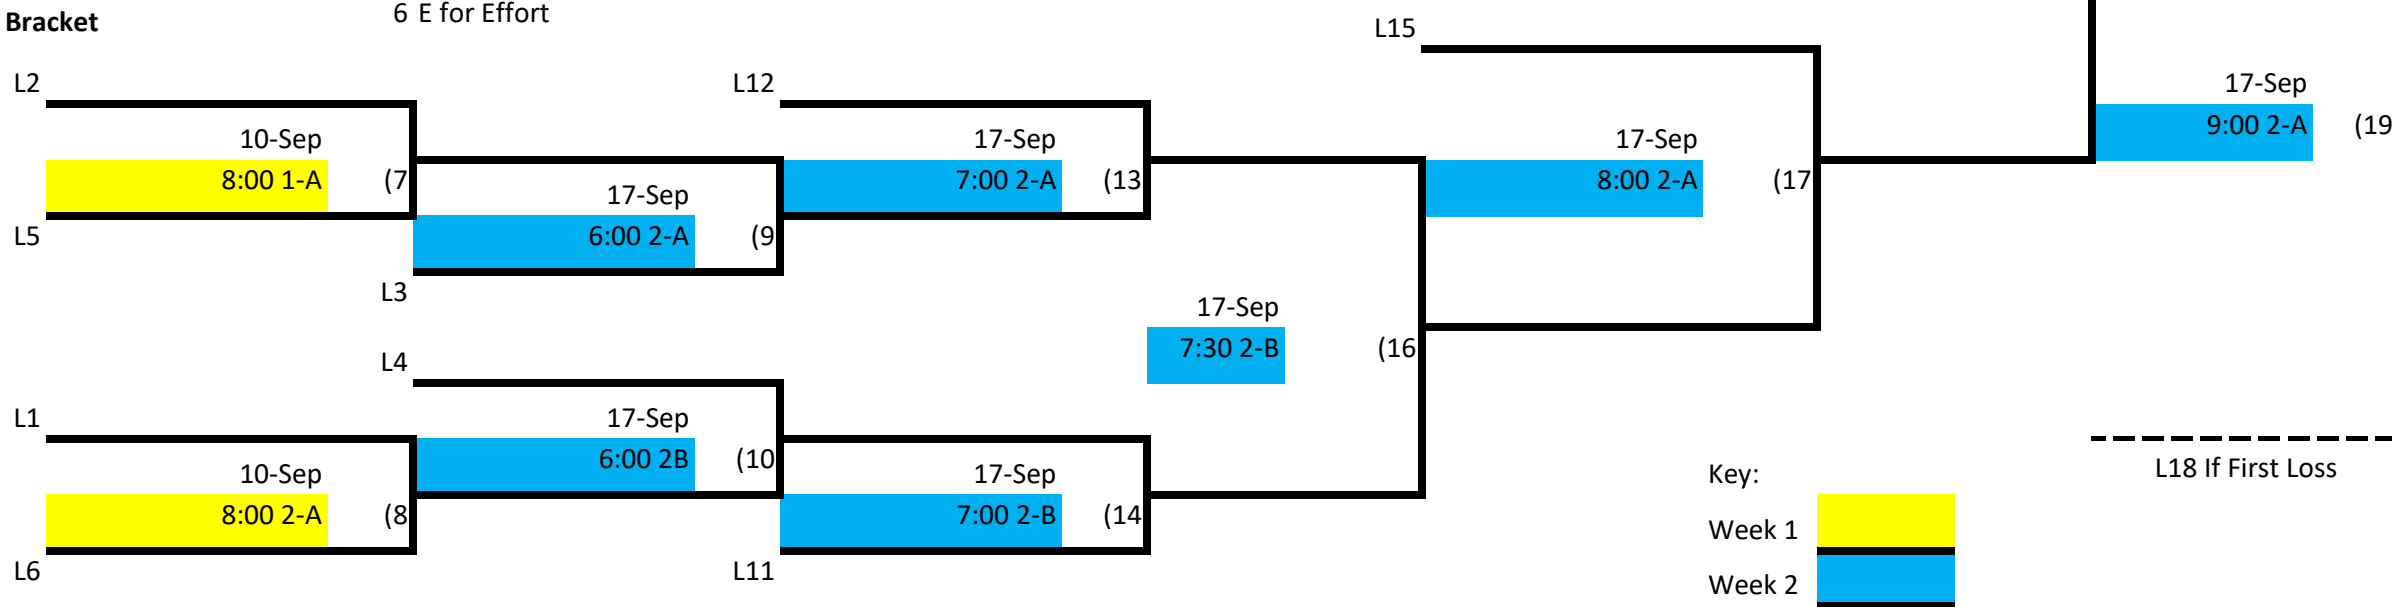

Skyline Monday Night - Bean Bag Div. 2

Winner's Bracket

Loser's Bracket

Key:
 Week 1
 Week 2

--- L18 If First Loss