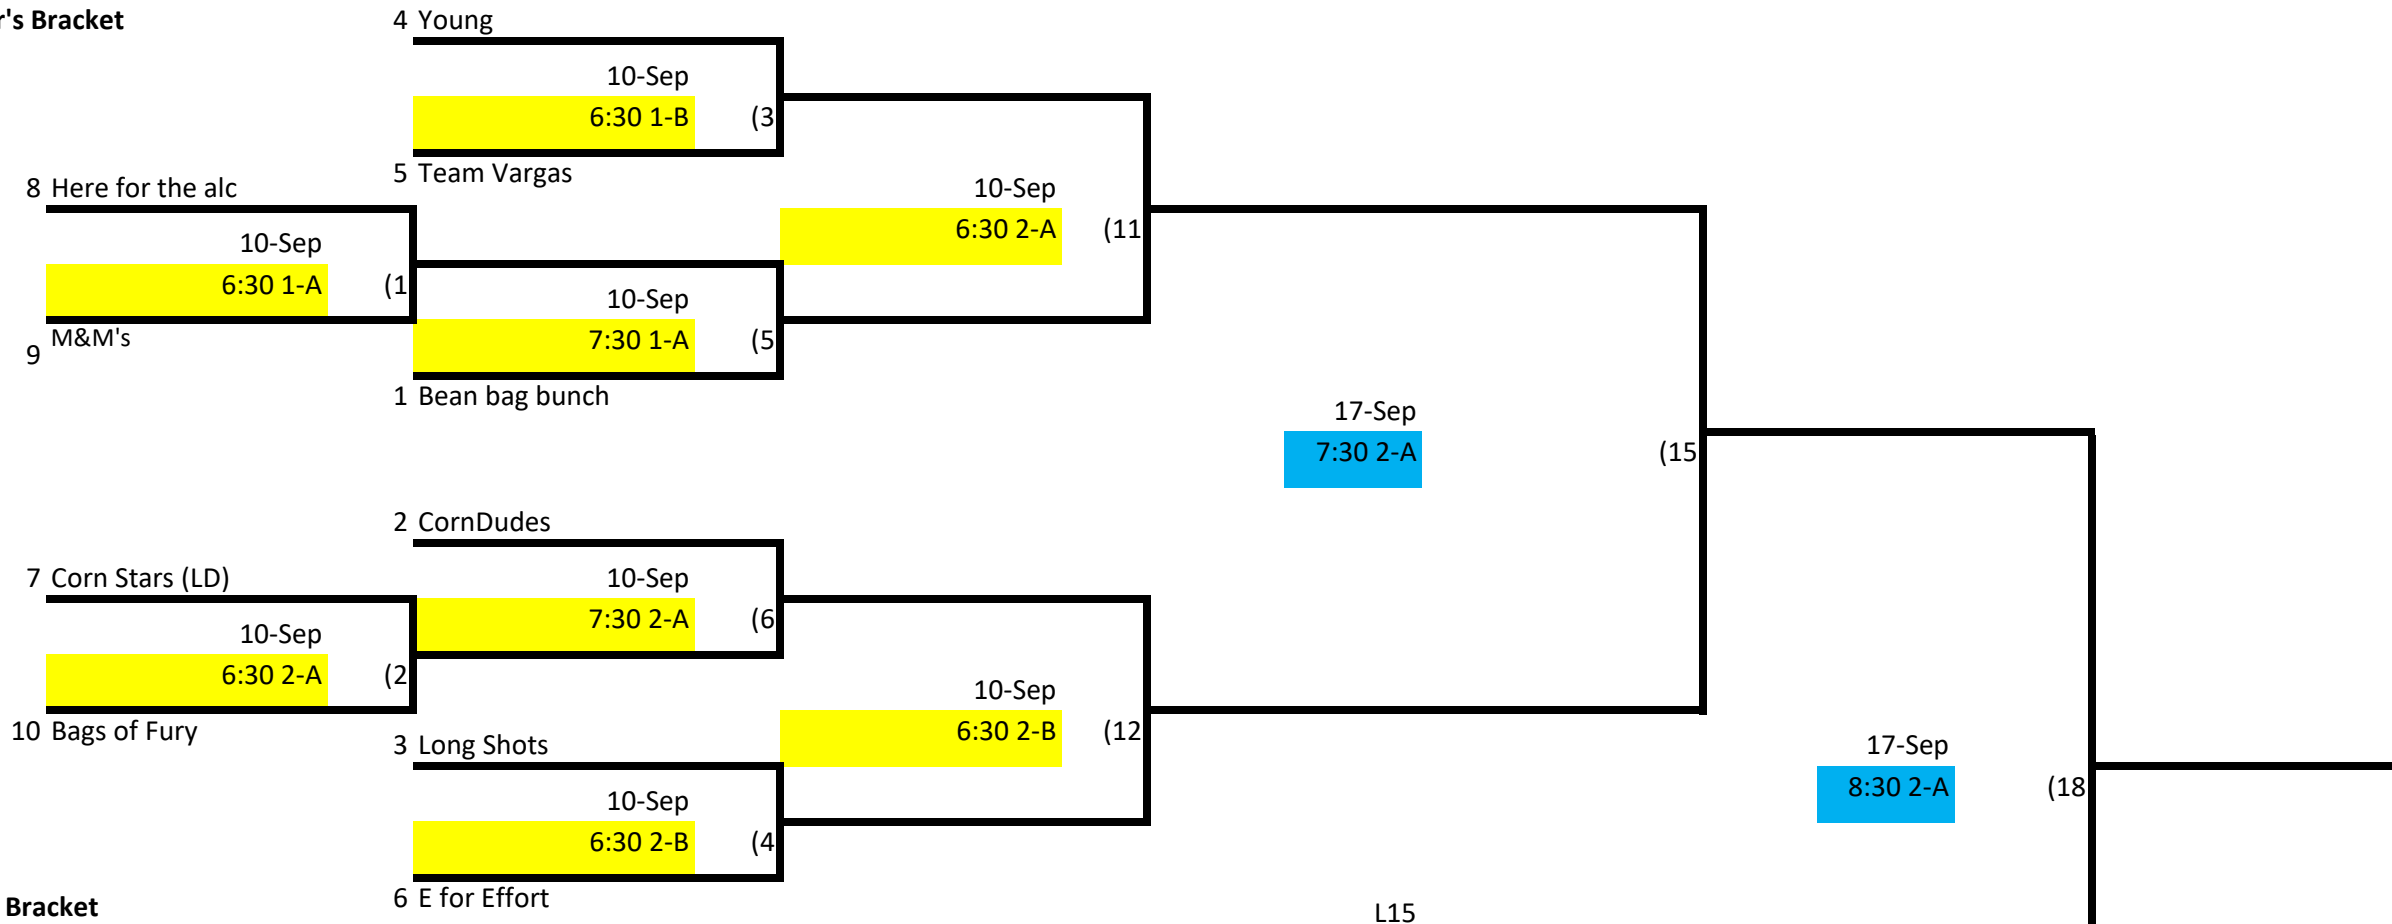

Skyline Monday Night - Bean Bag Div. 2

Winner's Bracket

Loser's Bracket

Key:
 Week 1
 Week 2

--- L18 If First Loss