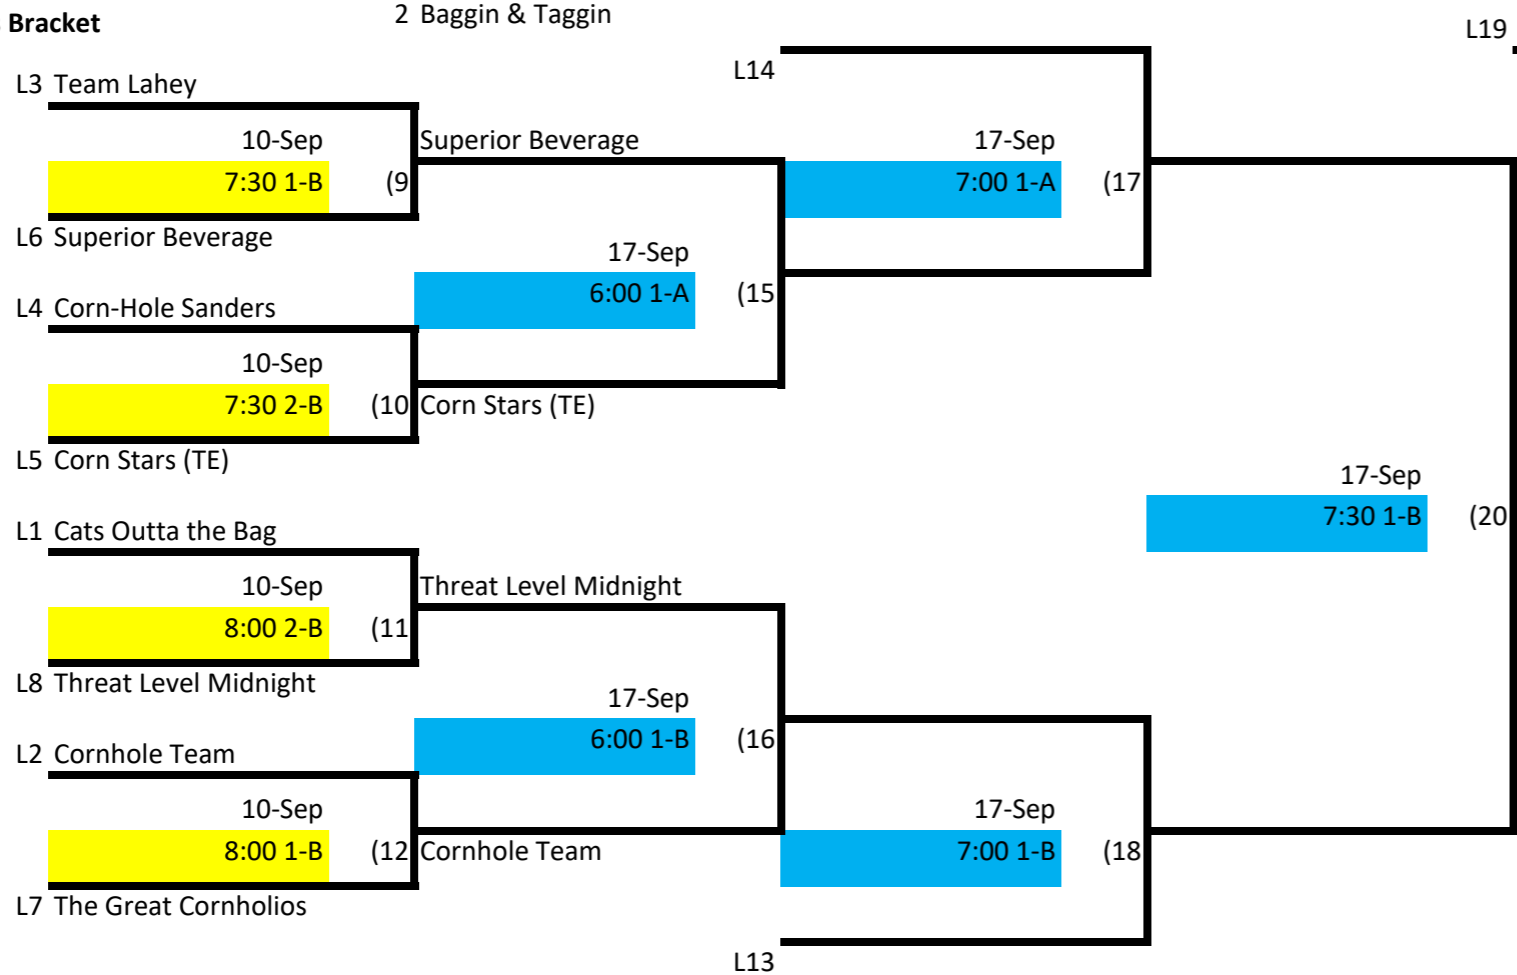

Skyline Monday Night- Bean Bags Rec Div. 1

Winner's Bracket

Loser's Bracket

Key:

Week 1

Week 2

L22 If First Loss