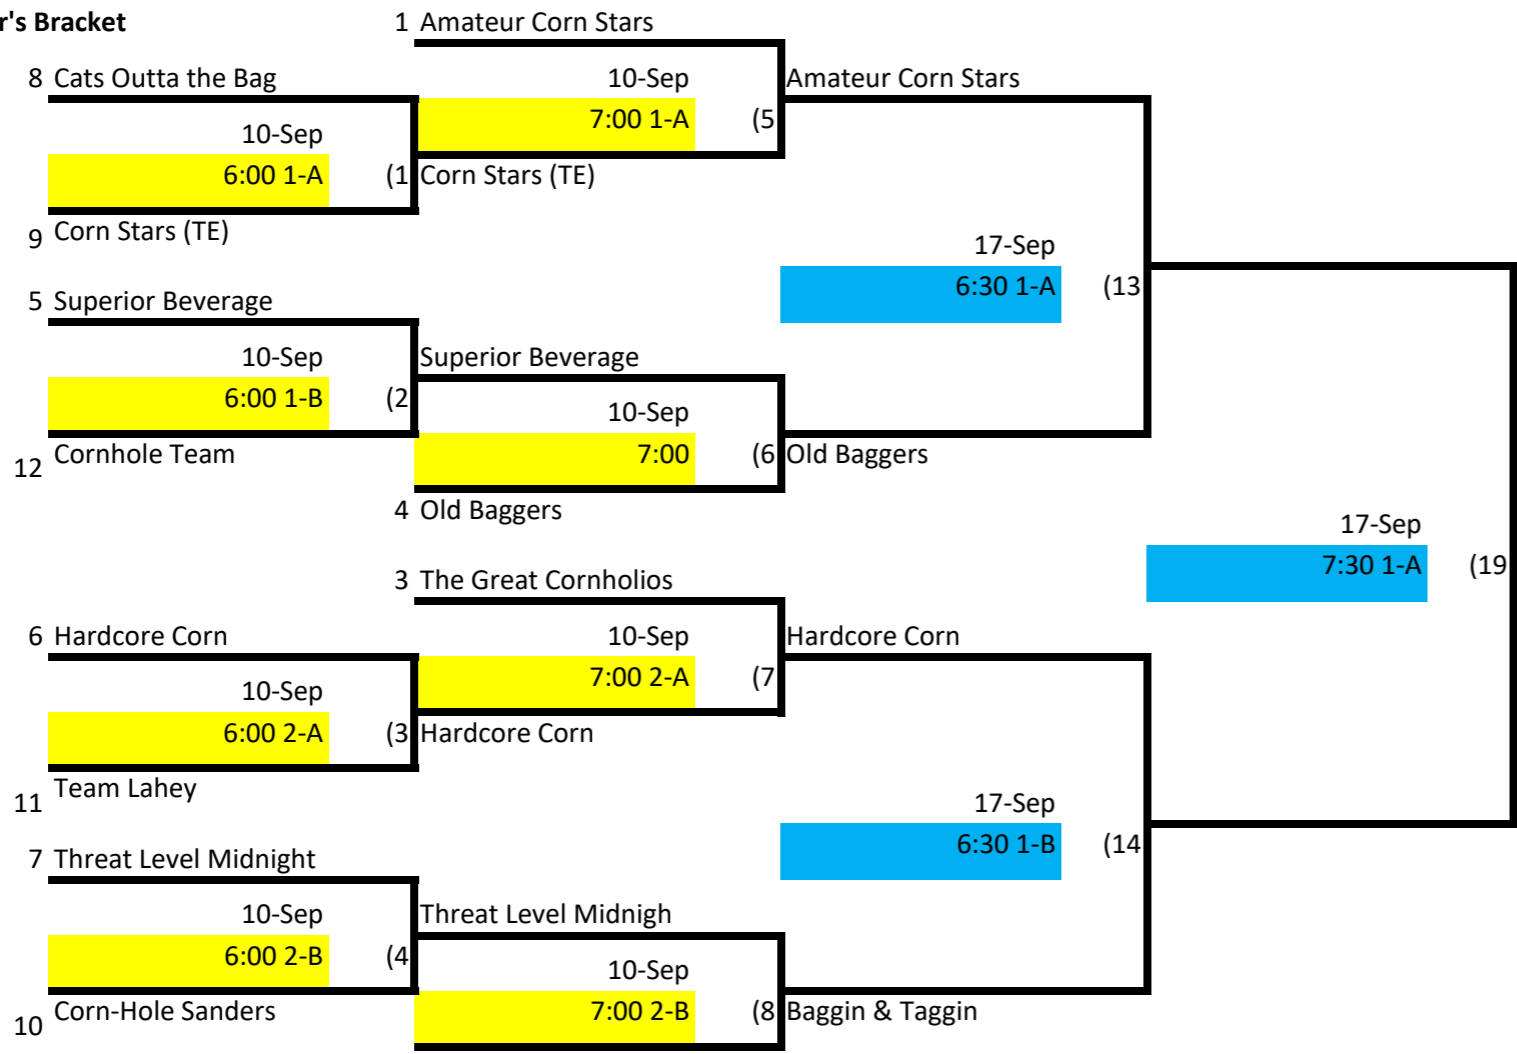

Skyline Monday Night- Bean Bags Rec Div. 1

Winner's Bracket

Loser's Bracket

Key:

Week 1

Week 2

L22 If First Loss