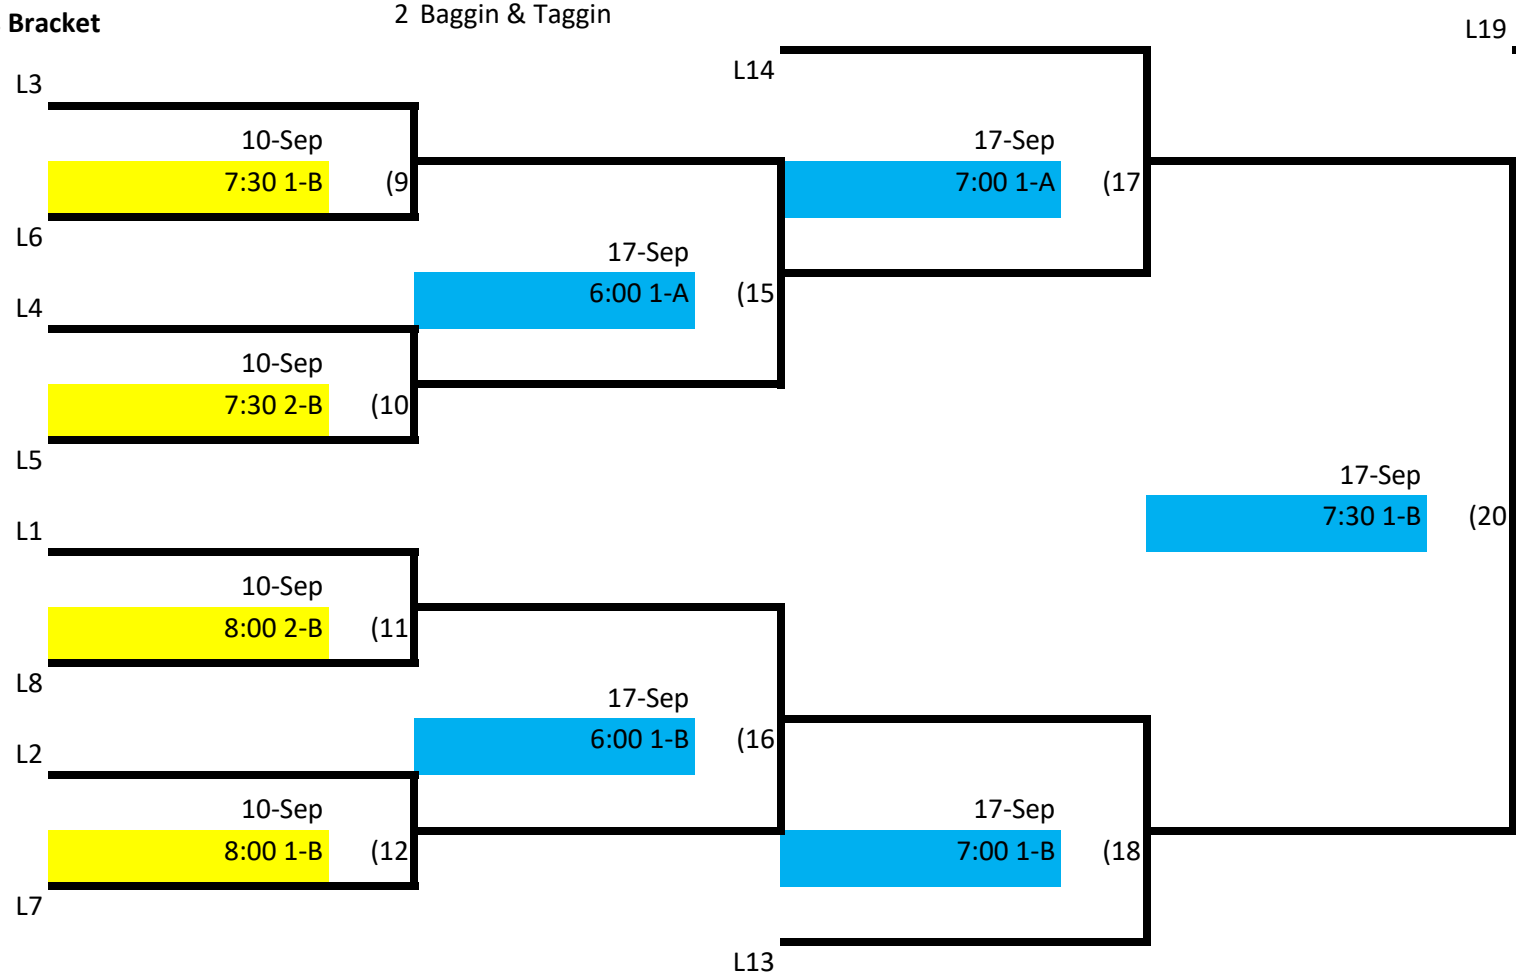

Skyline Monday Night- Bean Bags Rec Div. 1

Winner's Bracket

Loser's Bracket

Key:

Week 1

Week 2