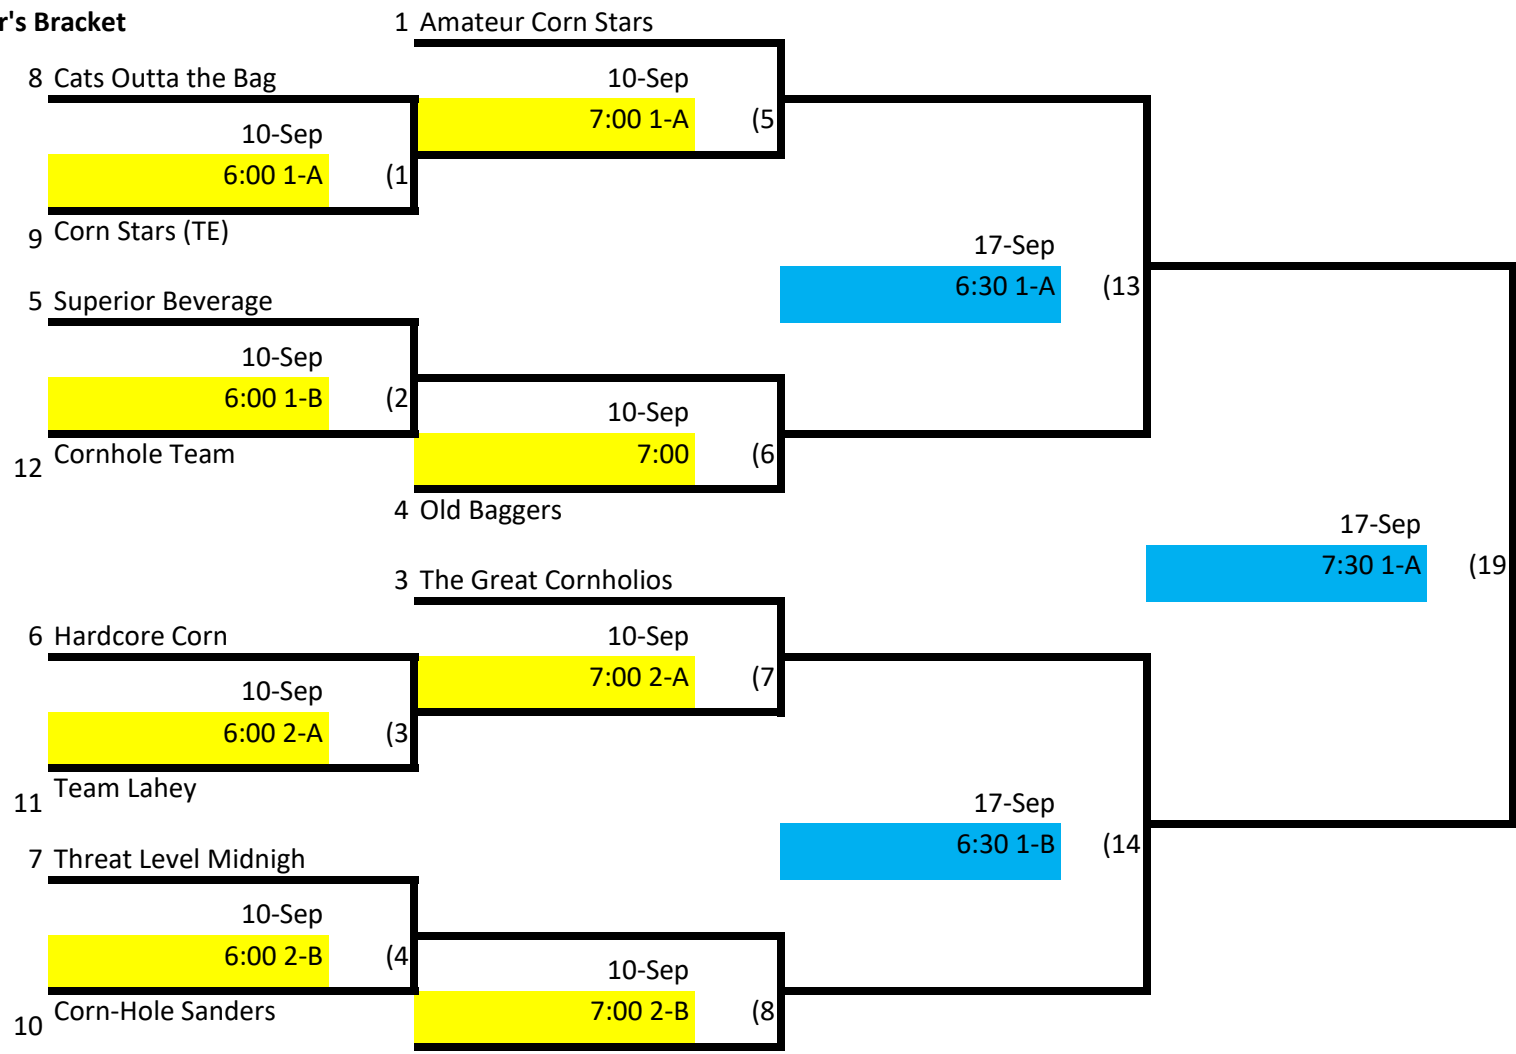

Skyline Monday Night- Bean Bags Rec Div. 1

Winner's Bracket

Loser's Bracket

Key:

Week 1

Week 2