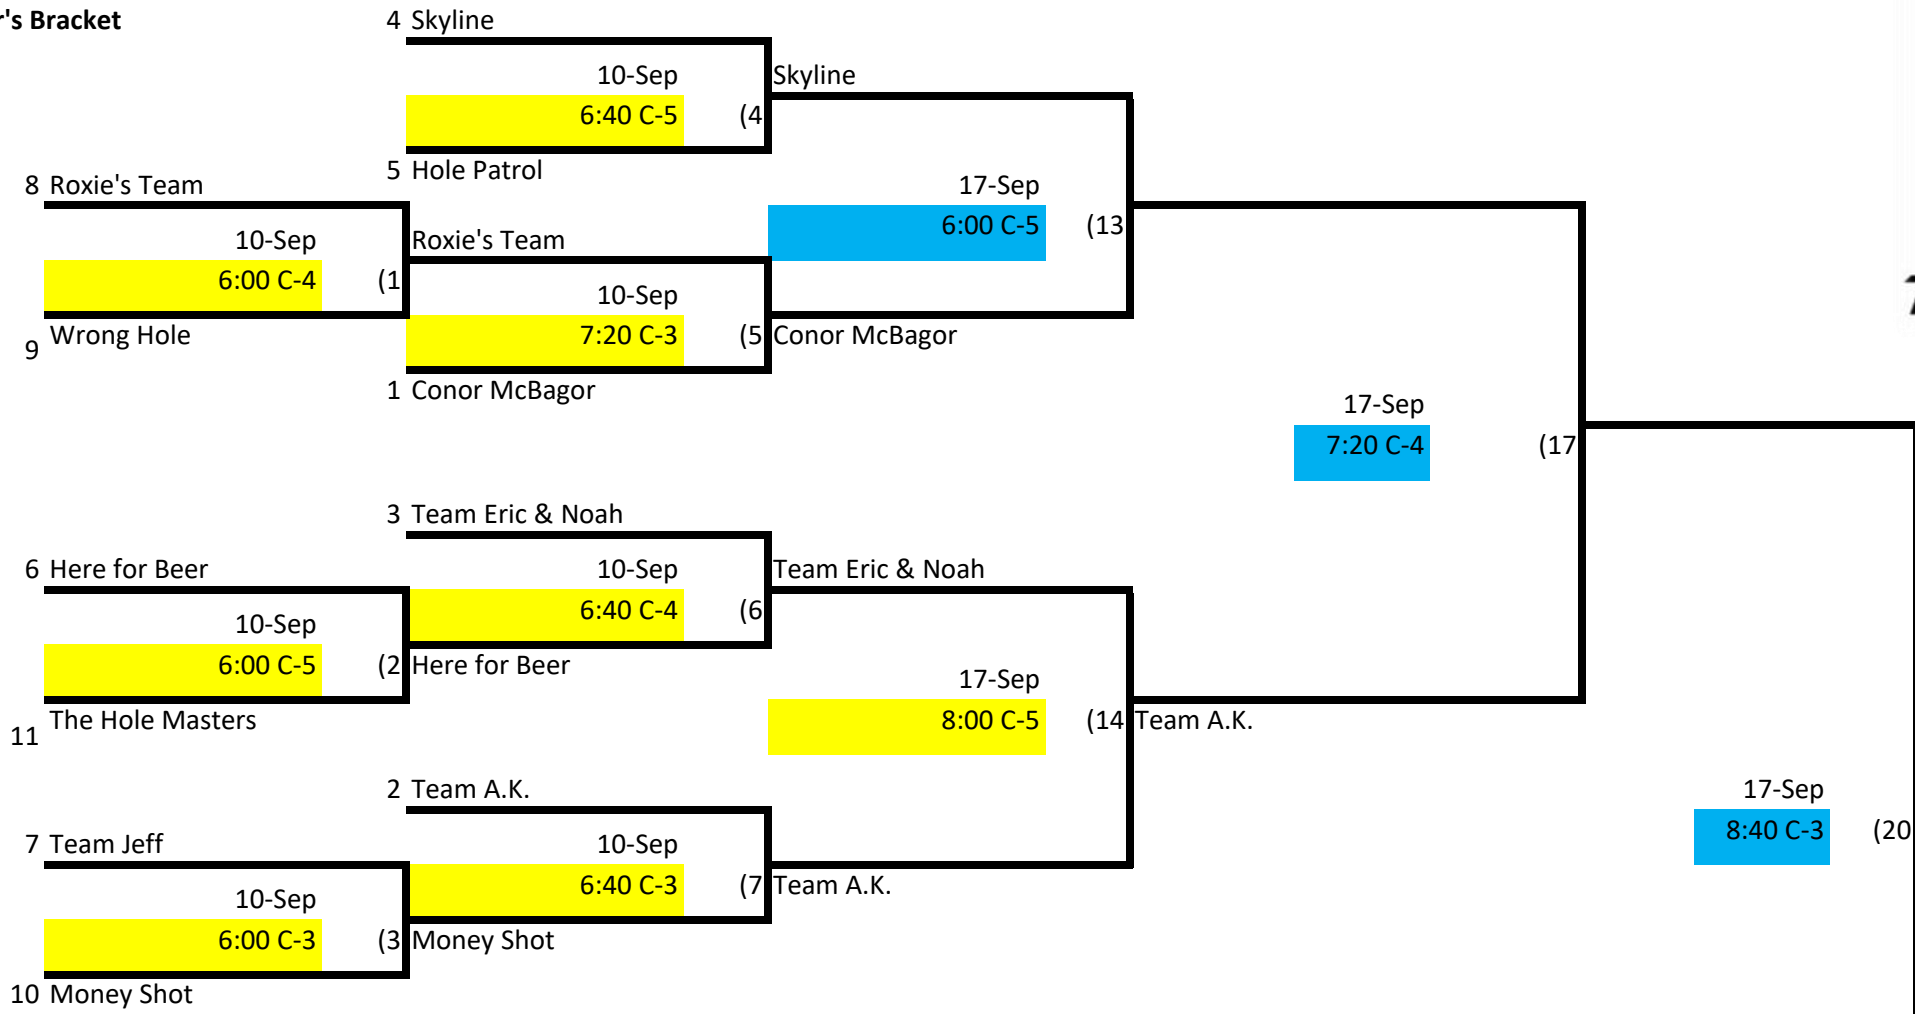

Skyline Monday Night - Bean Bags Advanced

Winner's Bracket

Loser's Bracket