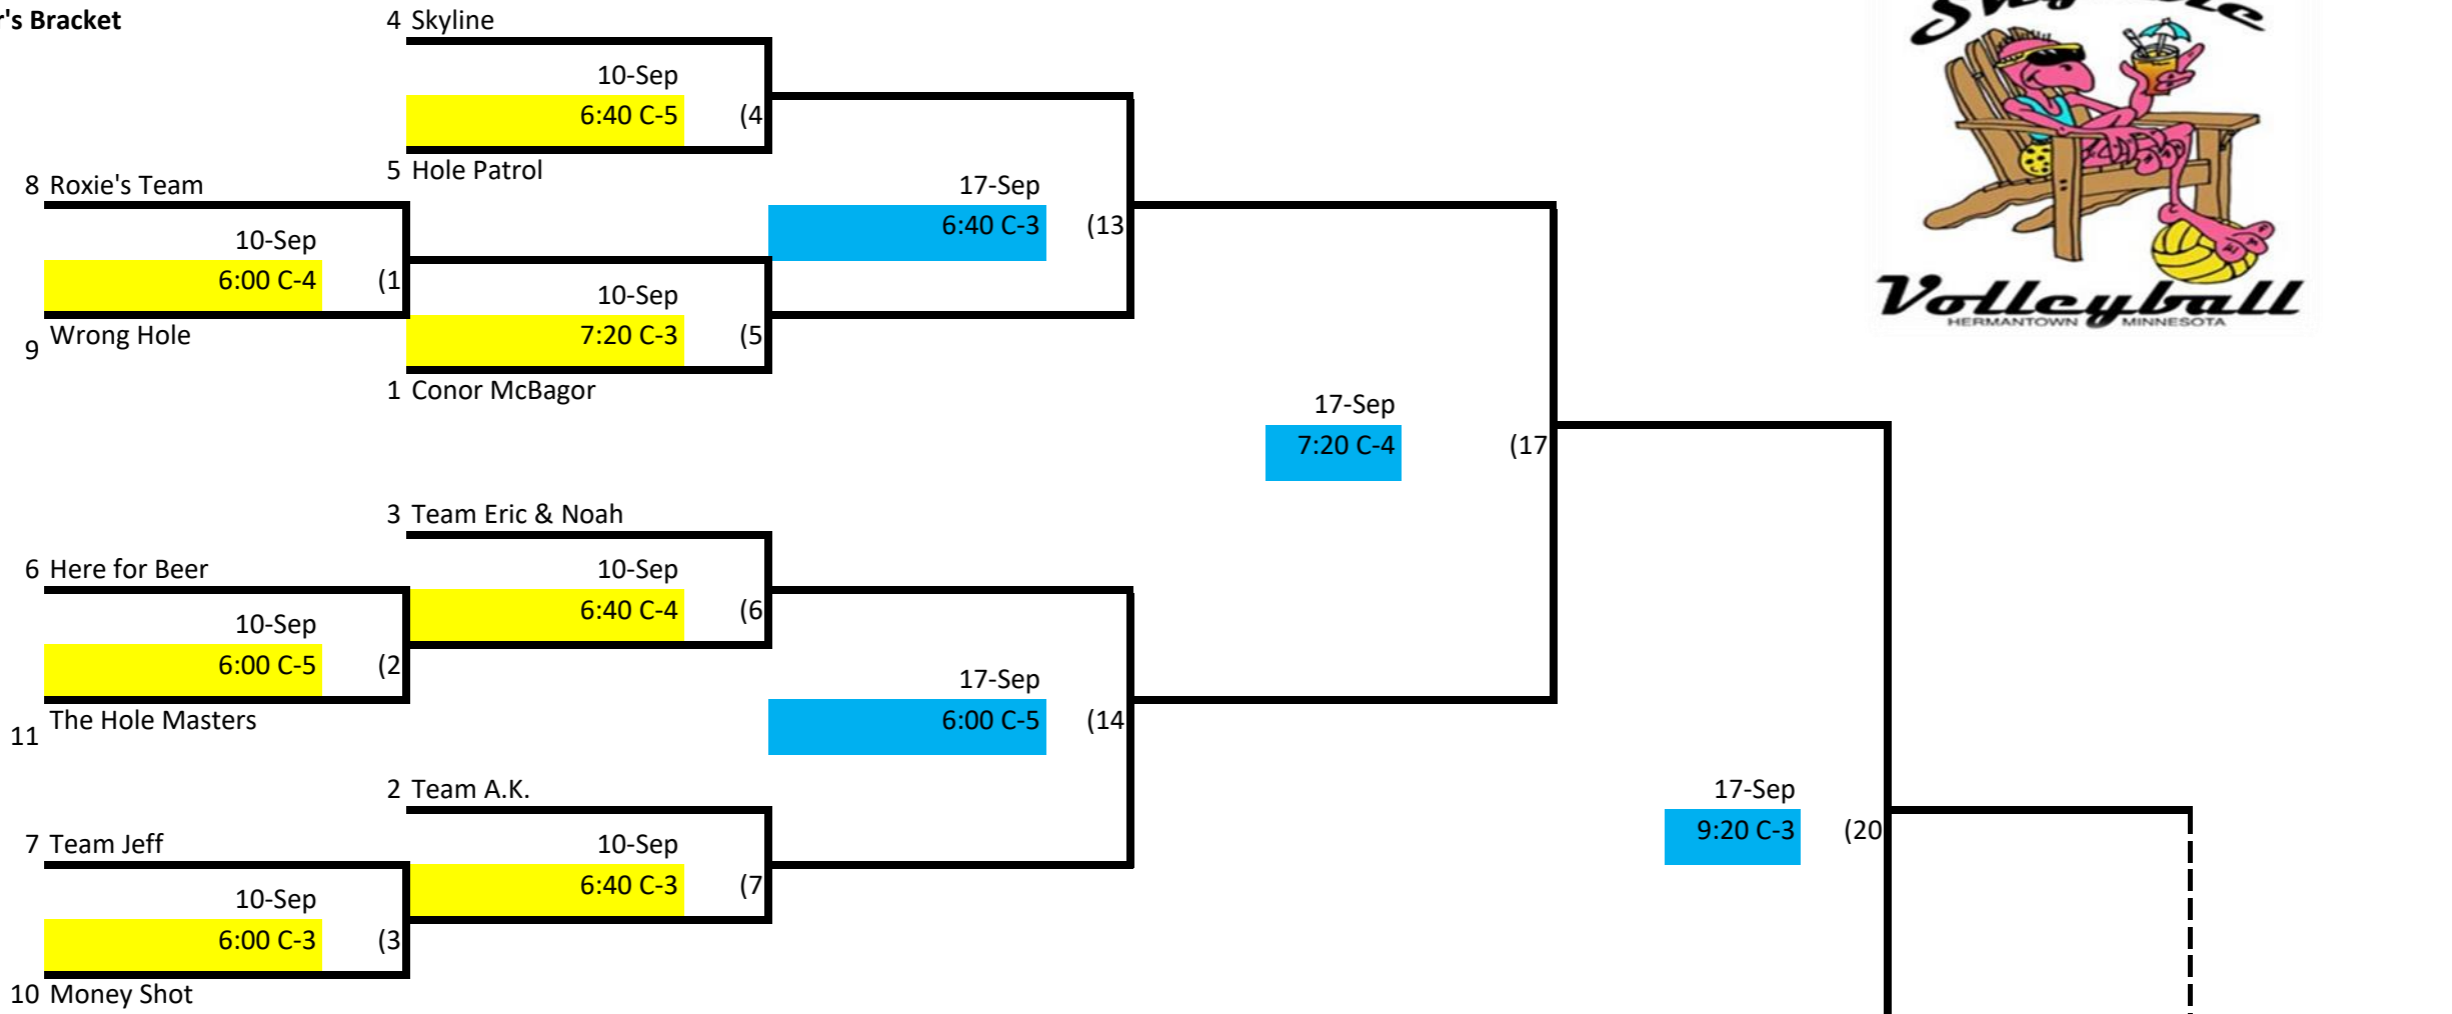

# Skyline Monday Night - Bean Bags Advanced

## Winner's Bracket

## Loser's Bracket

Key:  
 Week 1   
 Week 2

L18 If First Loss