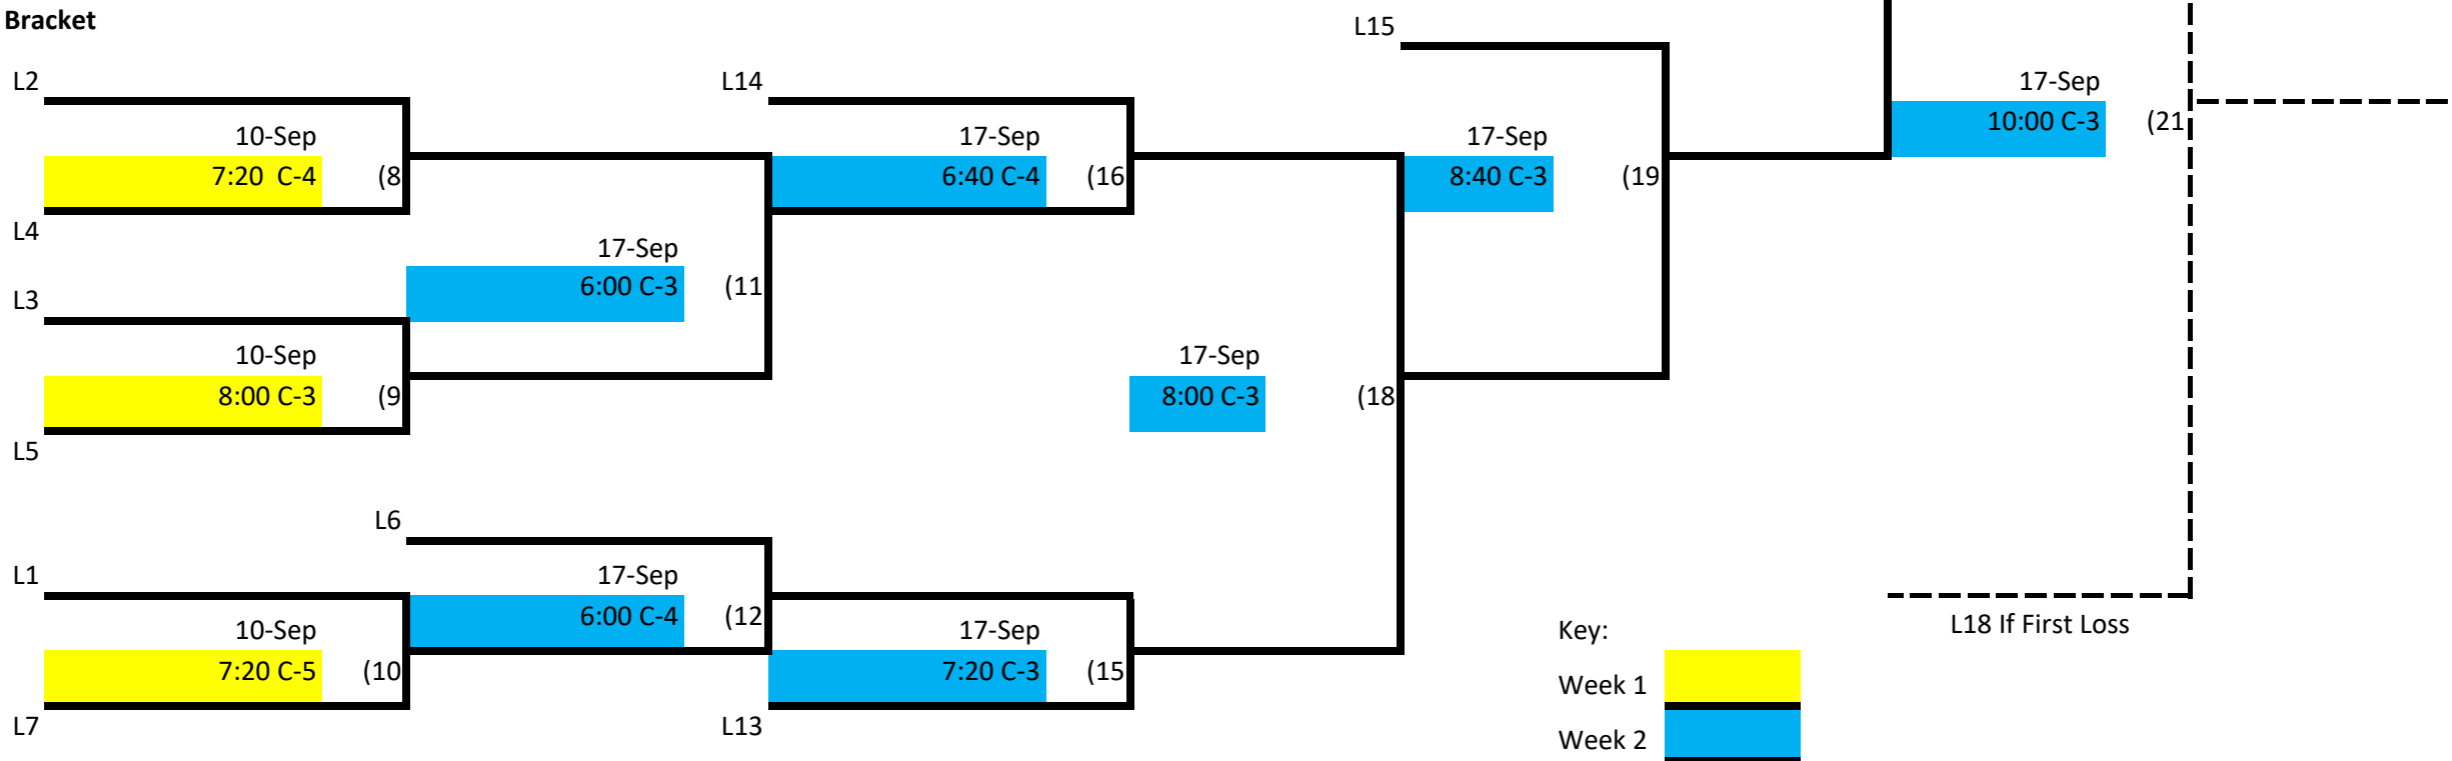

# Skyline Monday Night - Bean Bags Advanced

## Winner's Bracket

## Loser's Bracket

Key:  
 Week 1   
 Week 2

L18 If First Loss